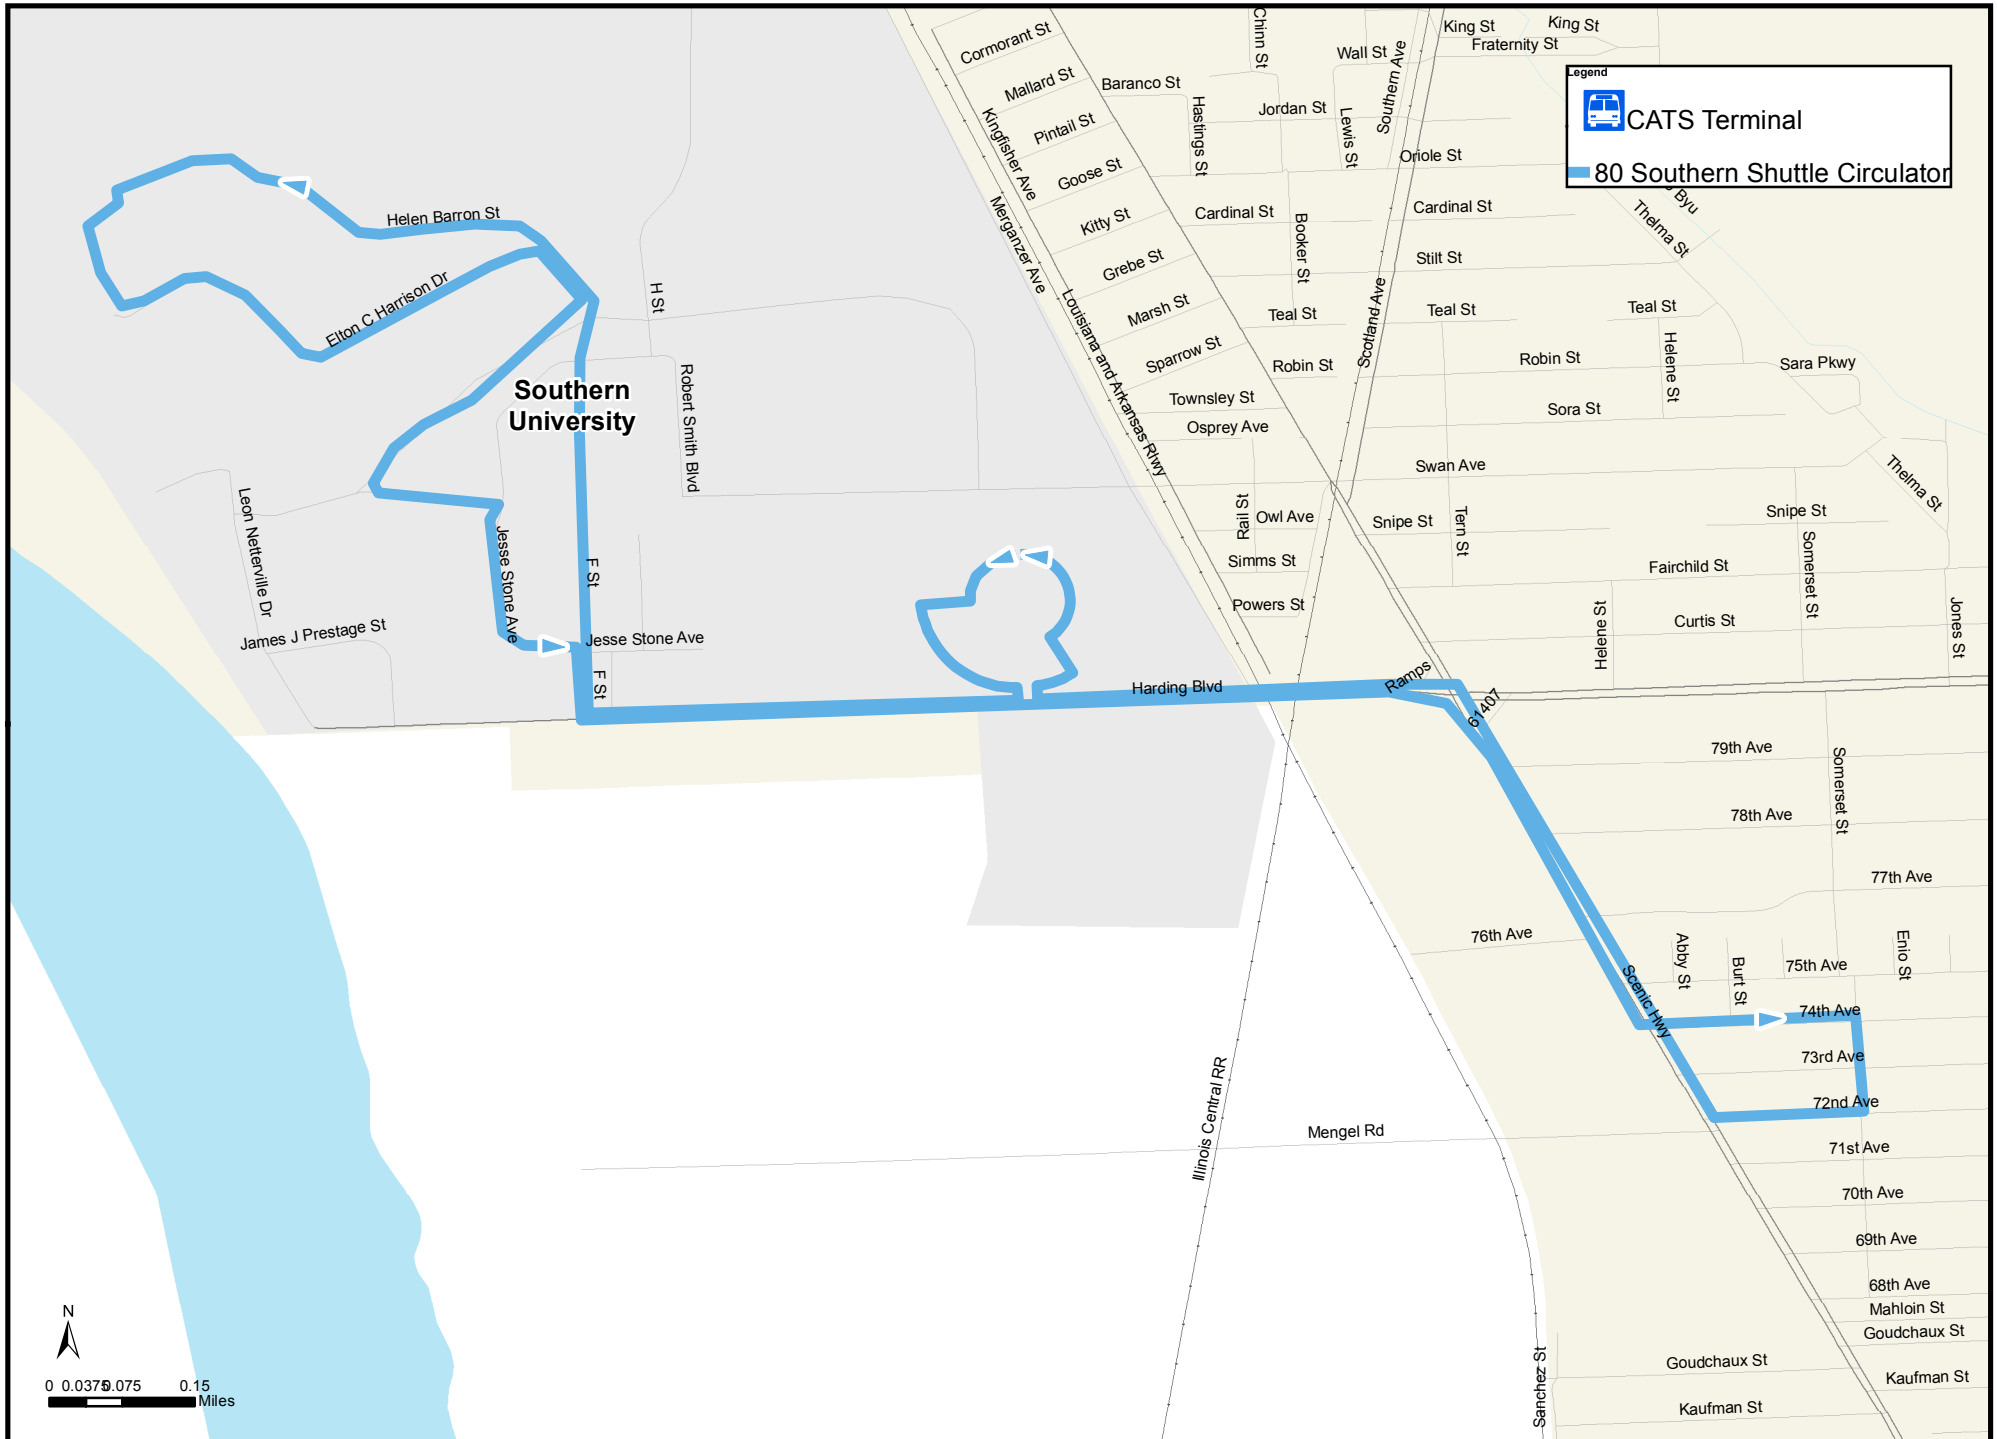

80 Southern Shuttle Circulator

Date: 10/5/2015

Route 80 - Southern University Shuttle (Weekdays)

Mini Dome	T.T. Allain	Boley Hall	Palisades	Mini Dome
2677	1096	2680	1102	2677
7:00 AM	7:06 AM	7:10 AM	7:20 AM	7:27 AM
7:30 AM	7:36 AM	7:40 AM	7:50 AM	7:57 AM
8:00 AM	8:06 AM	8:10 AM	8:20 AM	8:27 AM
8:30 AM	8:36 AM	8:40 AM	8:50 AM	8:57 AM
9:00 AM	9:06 AM	9:10 AM	9:20 AM	9:27 AM
9:30 AM	9:36 AM	9:40 AM	9:50 AM	9:57 AM
10:00 AM	10:06 AM	10:10 AM	10:20 AM	10:27 AM
10:30 AM	10:36 AM	10:40 AM	10:50 AM	10:57 AM
11:00 AM	11:06 AM	11:10 AM	11:20 AM	11:27 AM
11:30 AM	11:36 AM	11:40 AM	11:50 AM	11:57 AM
12:00 PM	12:06 PM	12:10 PM	12:20 PM	12:27 PM
12:30 PM	12:36 PM	12:40 PM	12:50 PM	12:57 PM
1:00 PM	1:06 PM	1:10 PM	1:20 PM	1:27 PM
1:30 PM	1:36 PM	1:40 PM	1:50 PM	1:57 PM
2:00 PM	2:06 PM	2:10 PM	2:20 PM	2:27 PM
2:30 PM	2:36 PM	2:40 PM	2:50 PM	2:57 PM
3:00 PM	3:06 PM	3:10 PM	3:20 PM	3:27 PM
3:30 PM	3:36 PM	3:40 PM	3:50 PM	3:57 PM
4:00 PM	4:06 PM	4:10 PM	4:20 PM	4:27 PM
4:30 PM	4:36 PM	4:40 PM	4:50 PM	4:57 PM