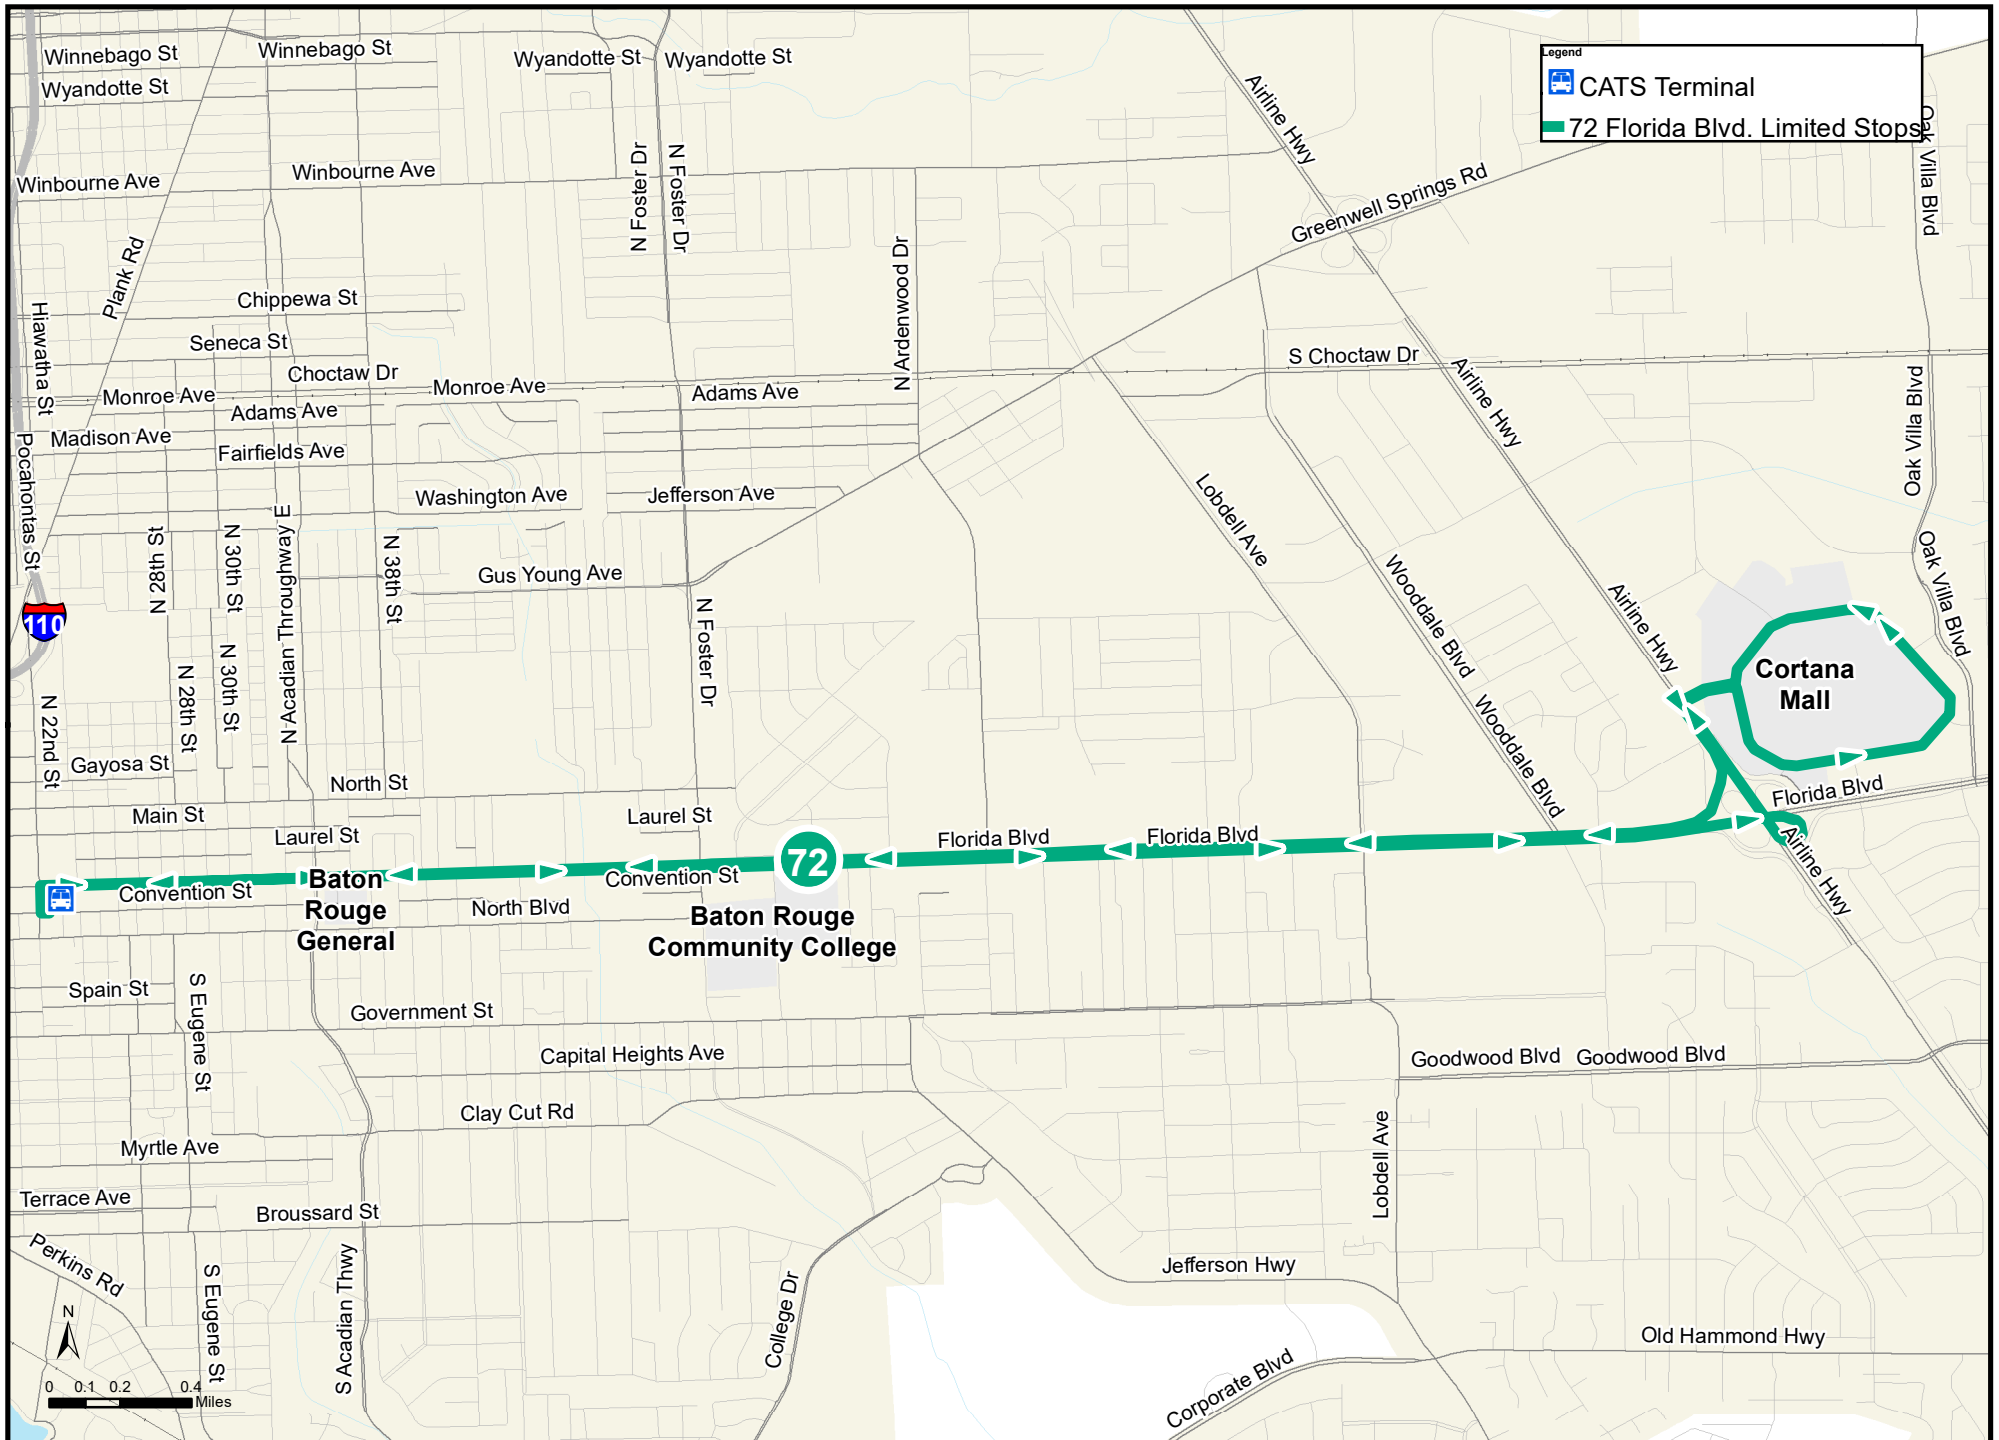

# 72 Florida Blvd. Limited Stops

Date: 10/18/2016

Route 72 - Florida Limited (Weekdays)							
Cortana to CATS Terminal				CATS Terminal to Cortana			
Cortana	Florida @ BRCC	Florida @ BR General	CATS Terminal	CATS Terminal	Florida @ BR General	Florida @ BRCC	Cortana
1003	1988	1933	1001	1001	1933	2022	1003
6:00 AM	6:09 AM	6:12 AM	6:15 AM	6:20 AM	6:23 AM	6:26 AM	6:36 AM
6:30 AM	6:39 AM	6:42 AM	6:45 AM	6:50 AM	6:53 AM	6:56 AM	7:06 AM
7:00 AM	7:09 AM	7:12 AM	7:15 AM	7:20 AM	7:23 AM	7:26 AM	7:36 AM
7:30 AM	7:39 AM	7:42 AM	7:45 AM	7:50 AM	7:53 AM	7:56 AM	8:06 AM
8:00 AM	8:09 AM	8:12 AM	8:15 AM	8:20 AM	8:23 AM	8:26 AM	8:36 AM
8:30 AM	8:39 AM	8:42 AM	8:45 AM	8:50 AM	8:53 AM	8:56 AM	9:06 AM
9:00 AM	9:09 AM	9:12 AM	9:15 AM	9:20 AM	9:23 AM	9:26 AM	9:36 AM
9:30 AM	9:39 AM	9:42 AM	9:45 AM	9:50 AM	9:53 AM	9:56 AM	10:06 AM
10:00 AM	10:09 AM	10:12 AM	10:15 AM	10:20 AM	10:23 AM	10:26 AM	10:36 AM
10:30 AM	10:39 AM	10:42 AM	10:45 AM	10:50 AM	10:53 AM	10:56 AM	11:06 AM
11:00 AM	11:09 AM	11:12 AM	11:15 AM	11:20 AM	11:23 AM	11:26 AM	11:36 AM
11:30 AM	11:39 AM	11:42 AM	11:45 AM	11:50 AM	11:53 AM	11:56 AM	12:06 PM
12:00 PM	12:09 PM	12:12 PM	12:15 PM	12:20 PM	12:23 PM	12:26 PM	12:36 PM
12:30 PM	12:39 PM	12:42 PM	12:45 PM	12:50 PM	12:53 PM	12:56 PM	1:06 PM
1:00 PM	1:09 PM	1:12 PM	1:15 PM	1:20 PM	1:23 PM	1:26 PM	1:36 PM
1:30 PM	1:39 PM	1:42 PM	1:45 PM	1:50 PM	1:53 PM	1:56 PM	2:06 PM
2:00 PM	2:09 PM	2:12 PM	2:15 PM	2:20 PM	2:23 PM	2:26 PM	2:36 PM
2:30 PM	2:39 PM	2:42 PM	2:45 PM	2:50 PM	2:53 PM	2:56 PM	3:06 PM
3:00 PM	3:09 PM	3:12 PM	3:15 PM	3:20 PM	3:23 PM	3:26 PM	3:36 PM
3:30 PM	3:39 PM	3:42 PM	3:45 PM	3:50 PM	3:53 PM	3:56 PM	4:06 PM
4:00 PM	4:09 PM	4:12 PM	4:15 PM	4:20 PM	4:23 PM	4:26 PM	4:36 PM
4:30 PM	4:39 PM	4:42 PM	4:45 PM	4:50 PM	4:53 PM	4:56 PM	5:06 PM
5:00 PM	5:09 PM	5:12 PM	5:15 PM	5:20 PM	5:23 PM	5:26 PM	5:36 PM
5:30 PM	5:39 PM	5:42 PM	5:45 PM	5:50 PM	5:53 PM	5:56 PM	6:06 PM