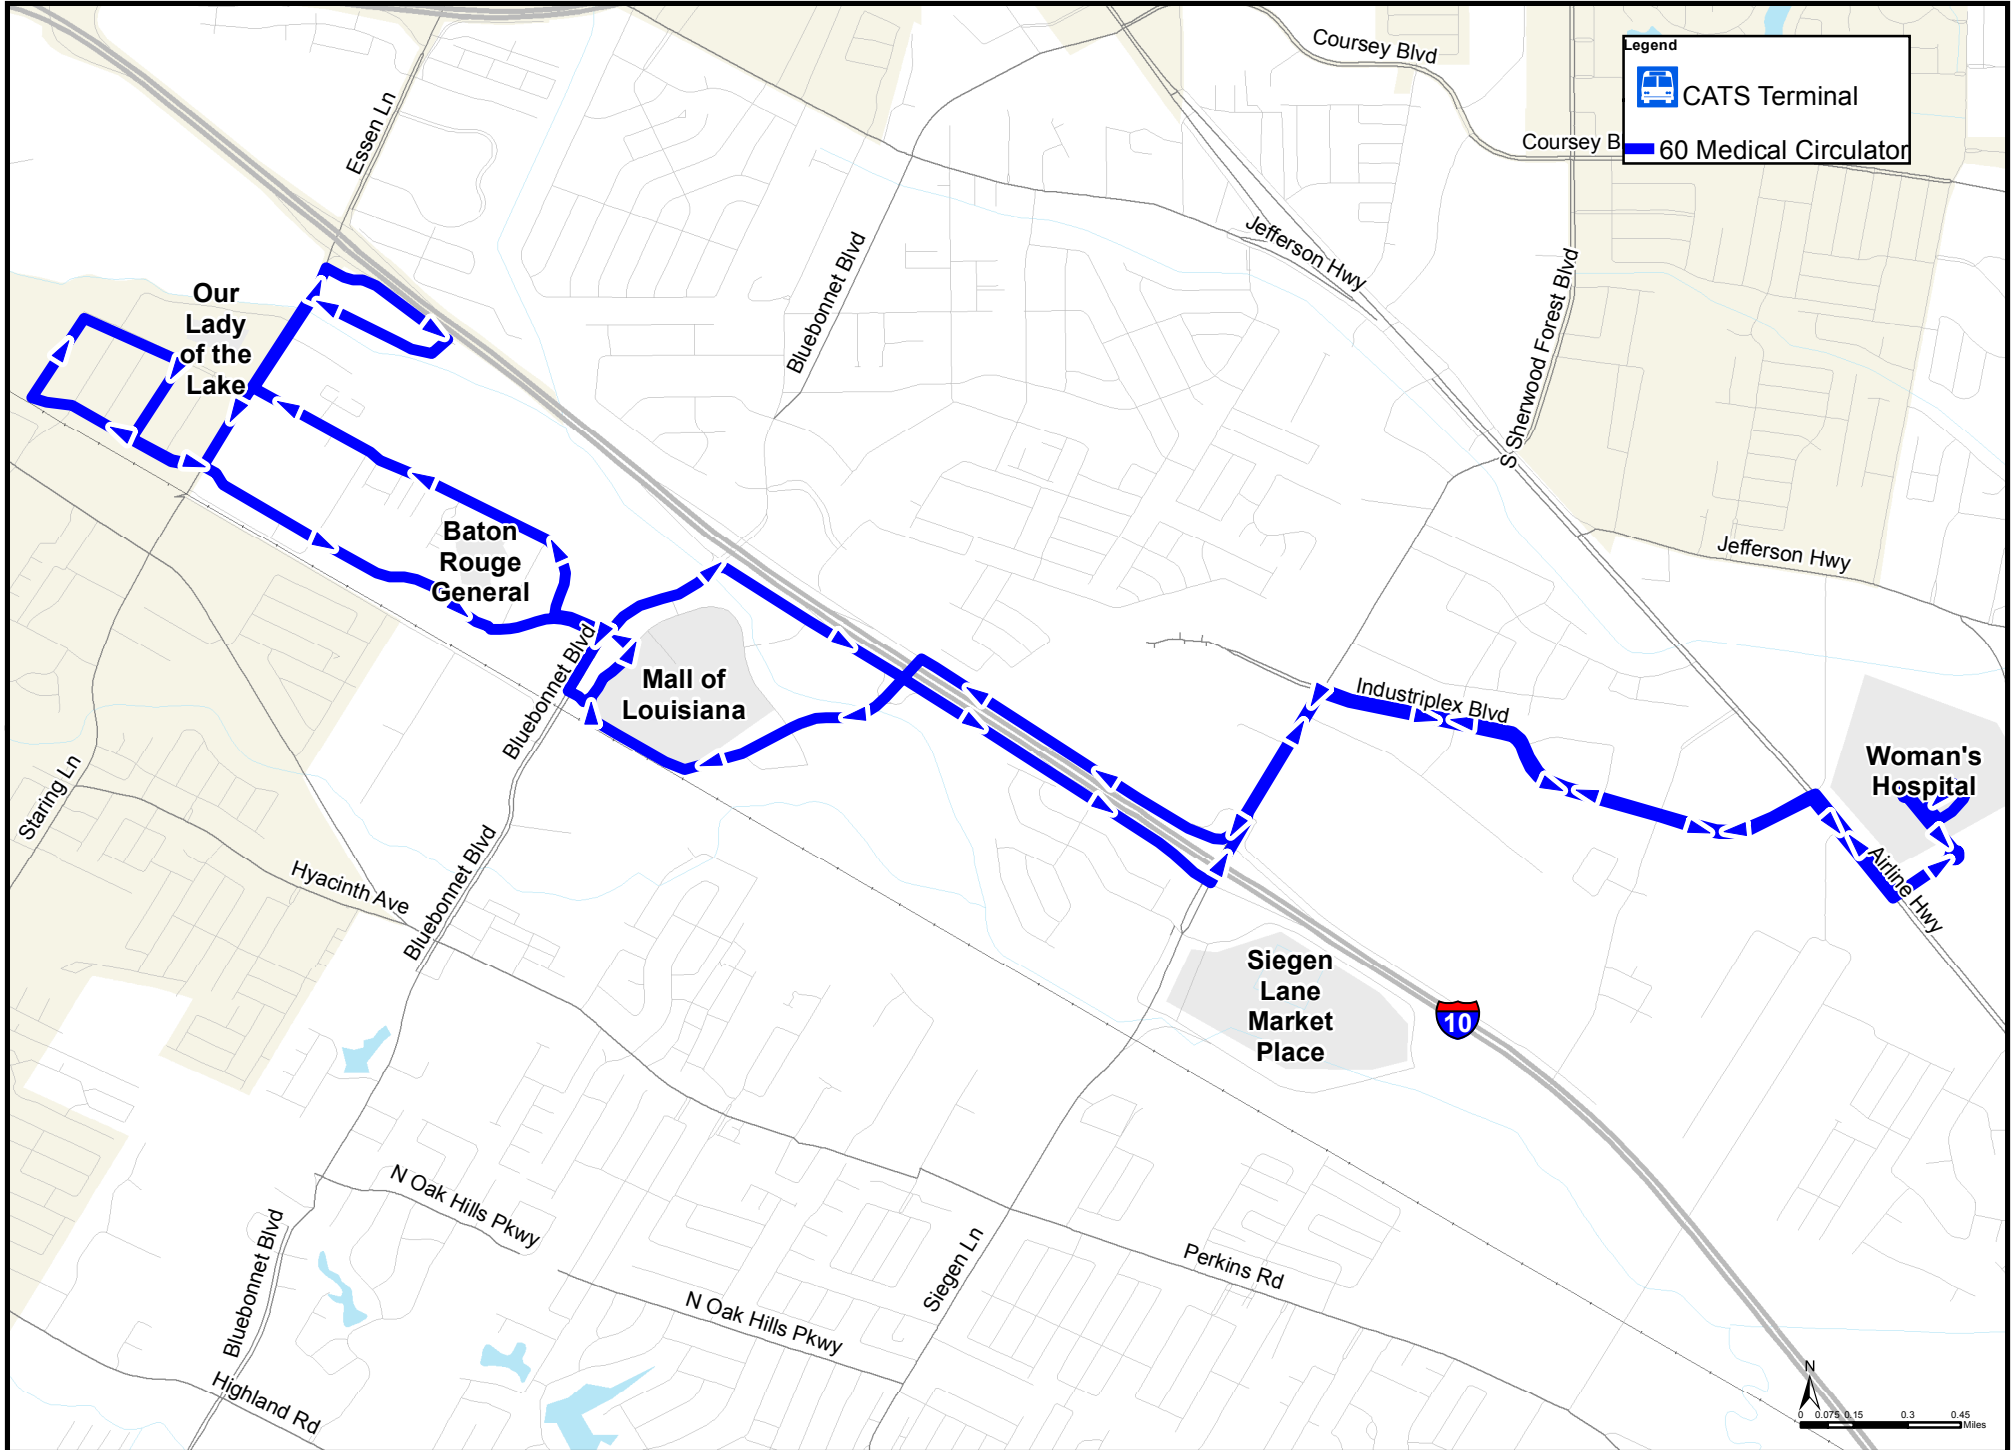

60 Medical Circulator

Route 60 - Medical Circulator (Weekdays)

Route 60 - Medical Circulator (Weekdays)							
Woman's to OLOL				OLOL to Woman's			
Woman's	Mall of LA	BR General	OLOL	OLOL	BR General	Mall of LA	Woman's
2640	1005	2723	2625	2625	2087	1005	2640
	9:01 AM	9:05 AM	9:15 AM	9:15 AM	9:25 AM	9:29 AM	9:50 AM
10:00 AM	10:21 AM	10:25 AM	10:35 AM	10:35 AM	10:40 AM	10:44 AM	11:05 AM
11:15 AM	11:36 AM	11:40 AM	11:50 AM	11:50 AM	11:55 AM	11:59 AM	12:20 PM
12:30 PM	12:51 PM	12:55 PM	1:05 PM	1:05 PM	1:10 PM	1:14 PM	1:35 PM
1:45 PM	2:06 PM	2:10 PM	2:20 PM	2:20 PM	2:25 PM	2:29 PM	2:50 PM
3:00 PM	3:21 PM	3:25 PM	3:35 PM	3:35 PM	3:40 PM	3:44 PM	4:05 PM
4:15 PM	4:36 PM	4:40 PM	4:50 PM	4:50 PM	4:55 PM	4:59 PM	5:20 PM
5:30 PM	5:51 PM						

Route 60 - Medical Circulator (Saturday)

Woman's to OLOL				OLOL to Woman's			
Woman's	Mall of LA	BR General	OLOL	OLOL	BR General	Mall of LA	Woman's
2640	1005	2723	2625	2625	2087	1005	2640
	9:01 AM	9:05 AM	9:15 AM	9:15 AM	9:25 AM	9:29 AM	9:50 AM
10:00 AM	10:21 AM	10:25 AM	10:35 AM	10:35 AM	10:40 AM	10:44 AM	11:05 AM
11:15 AM	11:36 AM	11:40 AM	11:50 AM	11:50 AM	11:55 AM	11:59 AM	12:20 PM
12:30 PM	12:51 PM	12:55 PM	1:05 PM	1:05 PM	1:10 PM	1:14 PM	1:35 PM
1:45 PM	2:06 PM	2:10 PM	2:20 PM	2:20 PM	2:25 PM	2:29 PM	2:50 PM
3:00 PM	3:21 PM	3:25 PM	3:35 PM	3:35 PM	3:40 PM	3:44 PM	4:05 PM
4:15 PM	4:36 PM	4:40 PM	4:50 PM	4:50 PM	4:55 PM	4:59 PM	5:20 PM
5:30 PM	5:51 PM						