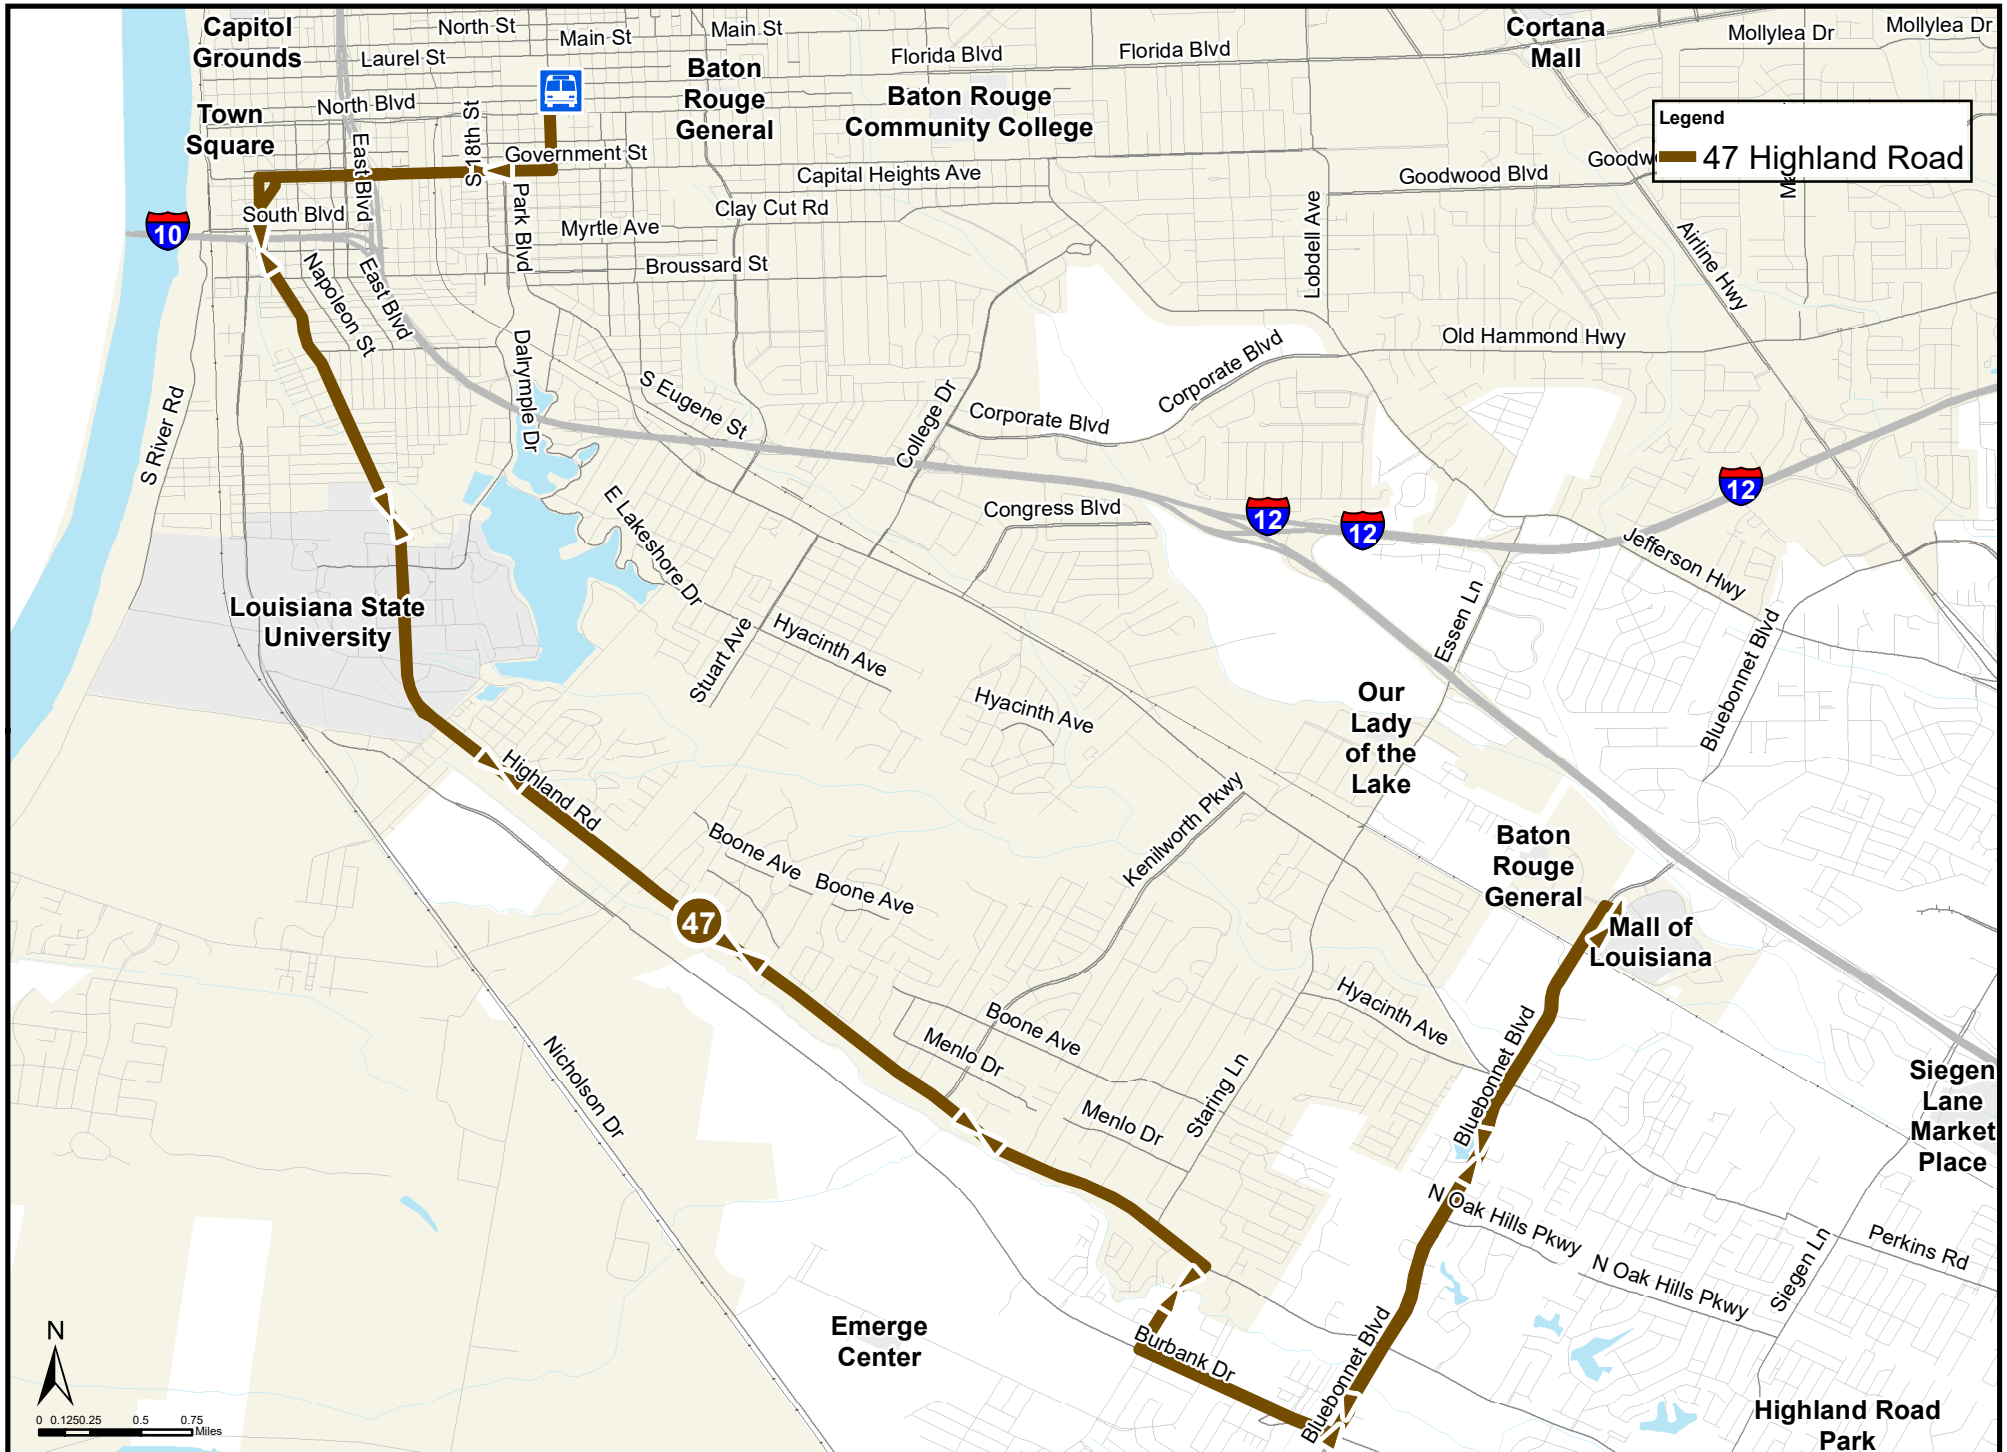

47 Highland Road

Route 47 - Highland Road (Weekdays)

Mall of LA to Town Square

Town Square to Mall of LA

Mall of Louisiana	Gardere/Burbank	Highland/Lee	LSU Student Union	CATS Terminal	CATS Terminal	Highland/Raphael Semmes	Highland/Lee	Gardere/Burbank	Mall of Louisiana
1005	2073	2113	2123	1001	1001	2158	2167	2052	1005
5:15 AM	5:30 AM	5:39 AM	5:45 AM	6:03 AM	6:13 AM	6:31 AM	6:37 AM	6:45 AM	6:58 AM
5:45 AM	6:00 AM	6:09 AM	6:15 AM	6:33 AM	6:43 AM	7:01 AM	7:07 AM	7:15 AM	7:28 AM
6:15 AM	6:30 AM	6:39 AM	6:45 AM	7:03 AM	7:13 AM	7:31 AM	7:37 AM	7:45 AM	7:58 AM
6:45 AM	7:00 AM	7:09 AM	7:15 AM	7:33 AM	7:43 AM	8:01 AM	8:07 AM	8:15 AM	8:28 AM
7:15 AM	7:30 AM	7:39 AM	7:45 AM	8:03 AM	8:13 AM	8:31 AM	8:37 AM	8:45 AM	8:58 AM
7:45 AM	8:00 AM	8:09 AM	8:15 AM	8:33 AM	8:43 AM	9:01 AM	9:07 AM	9:15 AM	9:28 AM
8:15 AM	8:30 AM	8:39 AM	8:45 AM	9:03 AM	9:13 AM	9:31 AM	9:37 AM	9:45 AM	9:58 AM
8:45 AM	9:00 AM	9:09 AM	9:15 AM	9:33 AM	9:43 AM	10:01 AM	10:07 AM	10:15 AM	10:28 AM
9:15 AM	9:30 AM	9:39 AM	9:45 AM	10:03 AM	10:13 AM	10:31 AM	10:37 AM	10:45 AM	10:58 AM
9:45 AM	10:00 AM	10:09 AM	10:15 AM	10:33 AM	10:43 AM	11:01 AM	11:07 AM	11:15 AM	11:28 AM
10:15 AM	10:30 AM	10:39 AM	10:45 AM	11:03 AM	11:13 AM	11:31 AM	11:37 AM	11:45 AM	11:58 AM
10:45 AM	11:00 AM	11:09 AM	11:15 AM	11:33 AM	11:43 AM	12:01 PM	12:07 PM	12:15 PM	12:28 PM
11:15 AM	11:30 AM	11:39 AM	11:45 AM	12:03 PM	12:13 PM	12:31 PM	12:37 PM	12:45 PM	12:58 PM
11:45 AM	12:00 PM	12:09 PM	12:15 PM	12:33 PM	12:43 PM	1:01 PM	1:07 PM	1:15 PM	1:28 PM
12:15 PM	12:30 PM	12:39 PM	12:45 PM	1:03 PM	1:13 PM	1:31 PM	1:37 PM	1:45 PM	1:58 PM
12:45 PM	1:00 PM	1:09 PM	1:15 PM	1:33 PM	1:43 PM	2:01 PM	2:07 PM	2:15 PM	2:28 PM
1:15 PM	1:30 PM	1:39 PM	1:45 PM	2:03 PM	2:13 PM	2:31 PM	2:37 PM	2:45 PM	2:58 PM
1:45 PM	2:00 PM	2:09 PM	2:15 PM	2:33 PM	2:43 PM	3:01 PM	3:07 PM	3:15 PM	3:28 PM
2:15 PM	2:30 PM	2:39 PM	2:45 PM	3:03 PM	3:13 PM	3:31 PM	3:37 PM	3:45 PM	3:58 PM
2:45 PM	3:00 PM	3:09 PM	3:15 PM	3:33 PM	3:43 PM	4:01 PM	4:07 PM	4:15 PM	4:28 PM
3:15 PM	3:30 PM	3:39 PM	3:45 PM	4:03 PM	4:13 PM	4:31 PM	4:37 PM	4:45 PM	4:58 PM
3:45 PM	4:00 PM	4:09 PM	4:15 PM	4:33 PM	4:43 PM	5:01 PM	5:07 PM	5:15 PM	5:28 PM
4:15 PM	4:30 PM	4:39 PM	4:45 PM	5:03 PM	5:13 PM	5:31 PM	5:37 PM	5:45 PM	5:58 PM
4:45 PM	5:00 PM	5:09 PM	5:15 PM	5:33 PM	5:43 PM	6:01 PM	6:07 PM	6:15 PM	6:28 PM
5:15 PM	5:30 PM	5:39 PM	5:45 PM	6:03 PM	6:13 PM	6:31 PM	6:37 PM	6:45 PM	6:58 PM
5:45 PM	6:00 PM	6:09 PM	6:15 PM	6:33 PM	6:43 PM	7:01 PM	7:07 PM	7:15 PM	7:28 PM
6:15 PM	6:30 PM	6:39 PM	6:45 PM	7:03 PM	7:13 PM	7:31 PM	7:37 PM	7:45 PM	7:58 PM
6:45 PM	7:00 PM	7:09 PM	7:15 PM	7:33 PM	7:43 PM	8:01 PM	8:07 PM	8:15 PM	8:28 PM
7:15 PM	7:30 PM	7:39 PM	7:45 PM	8:03 PM	8:13 PM	8:31 PM	8:37 PM	8:45 PM	8:58 PM
7:45 PM	8:00 PM	8:09 PM	8:15 PM	8:33 PM	8:43 PM	9:01 PM	9:07 PM	9:15 PM	9:28 PM
8:15 PM	8:30 PM	8:39 PM	8:45 PM	9:03 PM	9:13 PM	9:31 PM	9:37 PM	9:45 PM	9:58 PM
8:45 PM	9:00 PM	9:09 PM	9:15 PM	9:33 PM	9:43 PM	10:01 PM	10:07 PM	10:15 PM	10:28 PM
9:15 PM	9:30 PM	9:39 PM	9:45 PM	10:03 PM	10:13 PM	10:31 PM	10:37 PM	10:45 PM	10:58 PM
9:45 PM	10:00 PM	10:09 PM	10:15 PM	10:33 PM					