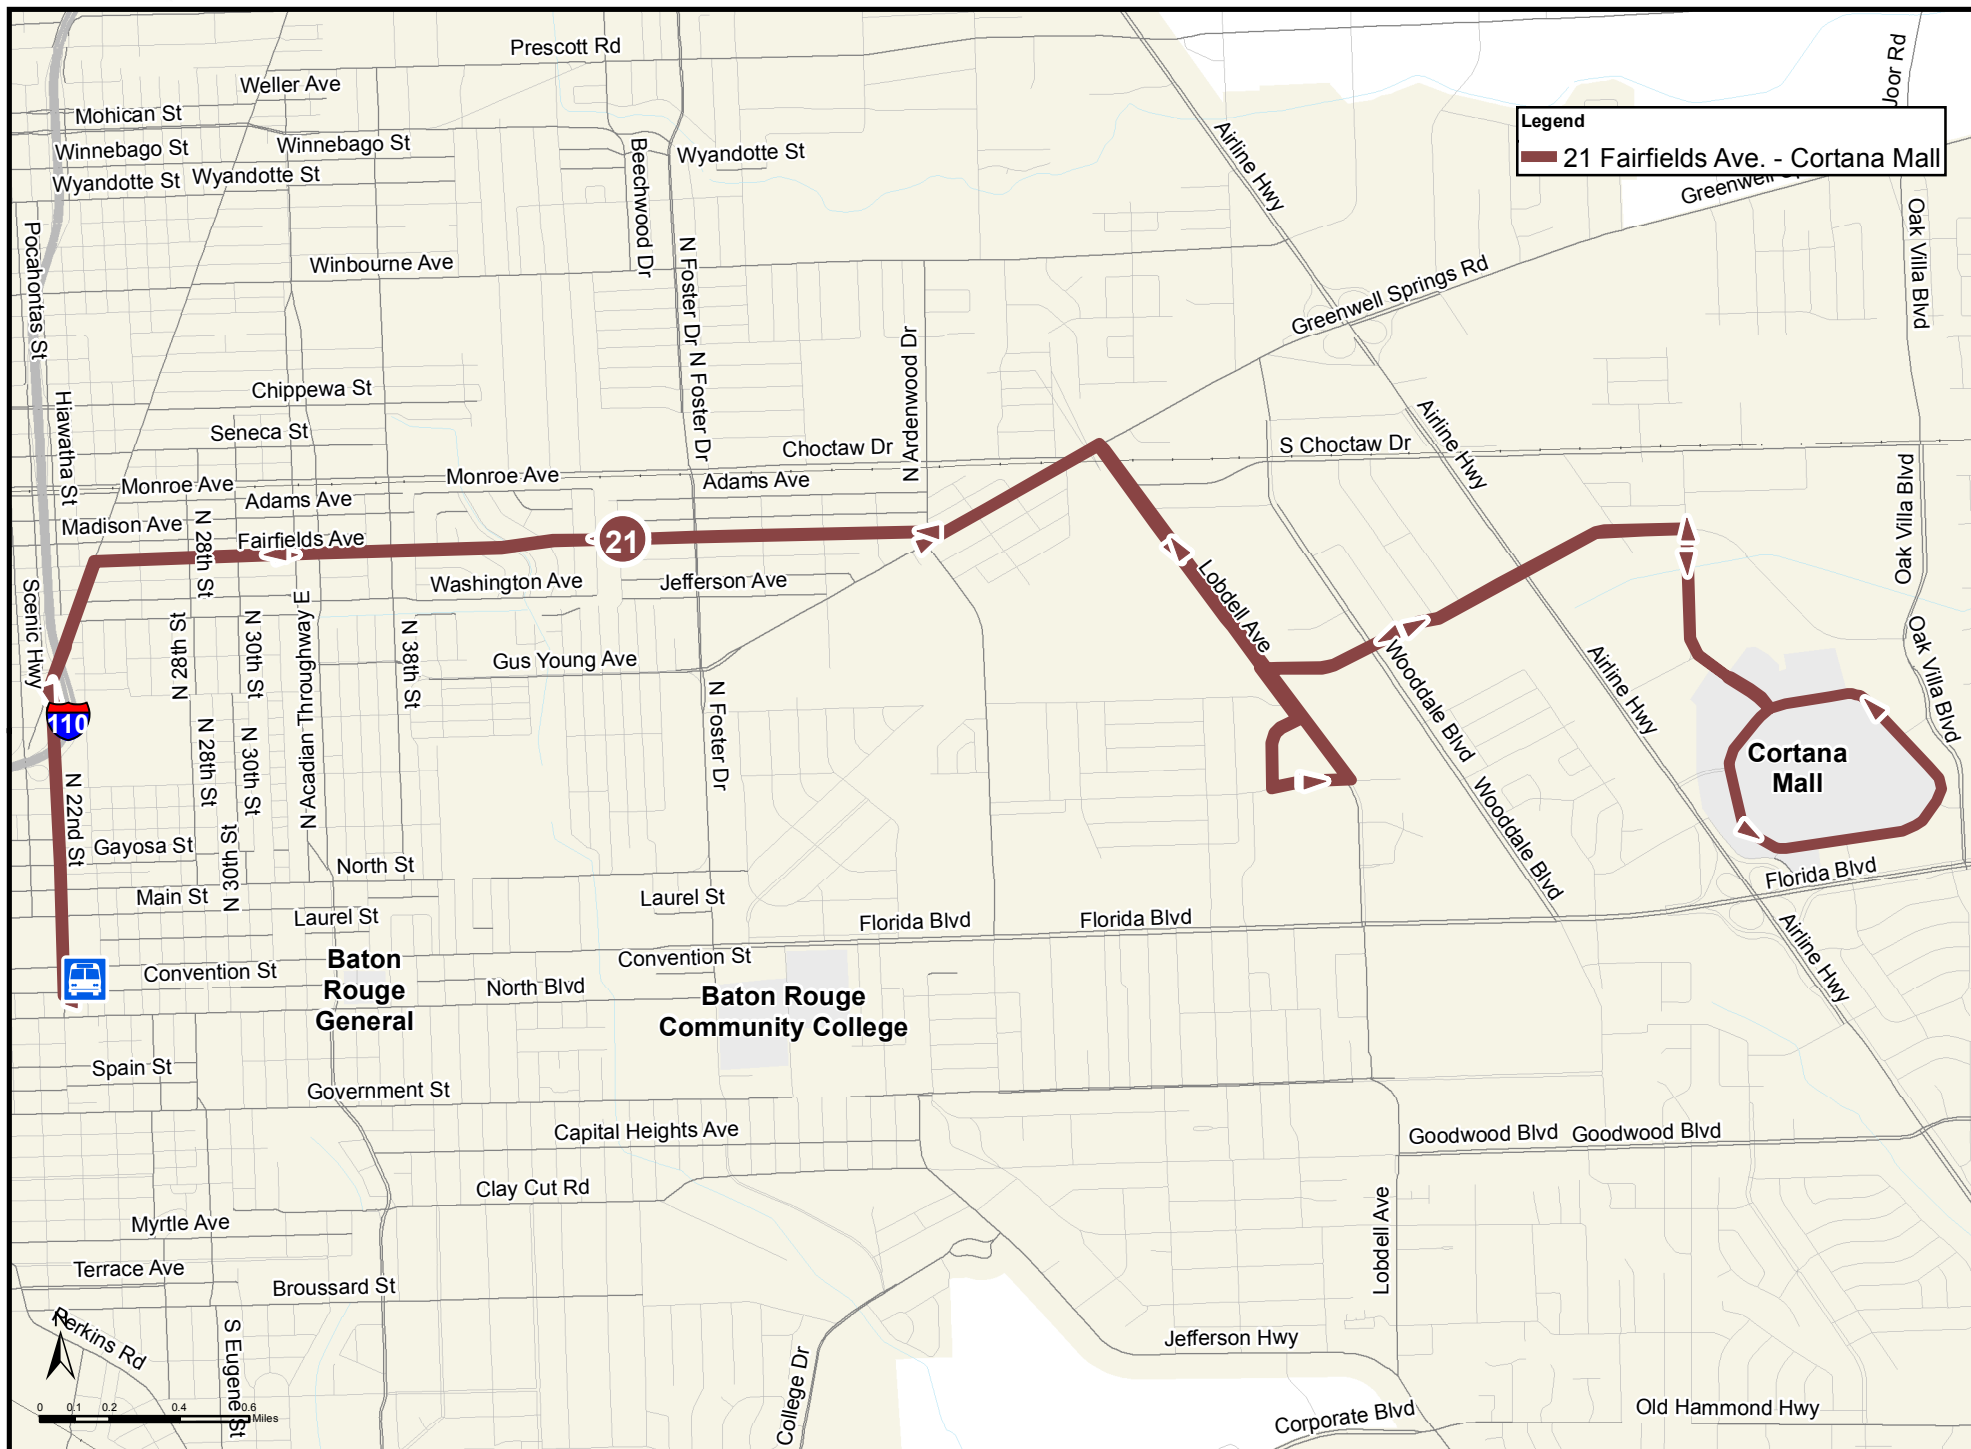

21 Fairfields Ave. - Cortana Mall

Route 21 - Fairfield/Cortana Mall (Weekdays)

CATS Terminal to Cortana Mall					Cortana Mall to CATS Terminal				
CATS Terminal	Plank @ Fairfields	Fairfield @ Foster	Bon Carre Business Center	Cortana Mall	Cortana Mall	Bon Carre Business Center	Fairfield @ Foster	Fairfield @ Plank	CATS Terminal
1001	1688	1698	1711	1003	1003	1711	1745	1757	1001
5:45 AM	5:50 AM	5:56 AM	6:04 AM	6:19 AM	6:21 AM	6:31 AM	6:39 AM	6:45 AM	6:50 AM
6:45 AM	6:50 AM	6:56 AM	7:04 AM	7:19 AM	7:21 AM	7:31 AM	7:39 AM	7:45 AM	7:50 AM
7:45 AM	7:50 AM	7:56 AM	8:04 AM	8:19 AM	8:21 AM	8:31 AM	8:39 AM	8:45 AM	8:50 AM
8:45 AM	8:50 AM	8:56 AM	9:04 AM	9:19 AM	9:21 AM	9:31 AM	9:39 AM	9:45 AM	9:50 AM
9:45 AM	9:50 AM	9:56 AM	10:04 AM	10:19 AM	10:21 AM	10:31 AM	10:39 AM	10:45 AM	10:50 AM
10:45 AM	10:50 AM	10:56 AM	11:04 AM	11:19 AM	11:21 AM	11:31 AM	11:39 AM	11:45 AM	11:50 AM
11:45 AM	11:50 AM	11:56 AM	12:04 PM	12:19 PM	12:21 PM	12:31 PM	12:39 PM	12:45 PM	12:50 PM
12:45 PM	12:50 PM	12:56 PM	1:04 PM	1:19 PM	1:21 PM	1:31 PM	1:39 PM	1:45 PM	1:50 PM
1:45 PM	1:50 PM	1:56 PM	2:04 PM	2:19 PM	2:21 PM	2:31 PM	2:39 PM	2:45 PM	2:50 PM
2:45 PM	2:50 PM	2:56 PM	3:04 PM	3:19 PM	3:21 PM	3:31 PM	3:39 PM	3:45 PM	3:50 PM
3:45 PM	3:50 PM	3:56 PM	4:04 PM	4:19 PM	4:21 PM	4:31 PM	4:39 PM	4:45 PM	4:50 PM
4:45 PM	4:50 PM	4:56 PM	5:04 PM	5:19 PM	5:21 PM	5:31 PM	5:39 PM	5:45 PM	5:50 PM
5:45 PM	5:50 PM	5:56 PM	6:04 PM	6:19 PM	6:21 PM	6:31 PM	6:39 PM	6:45 PM	6:50 PM
6:45 PM	6:50 PM	6:56 PM	7:04 PM	7:19 PM	7:21 PM	7:31 PM	7:39 PM	7:45 PM	7:50 PM
7:45 PM	7:50 PM	7:56 PM	8:04 PM	8:19 PM	8:21 PM	8:31 PM	8:39 PM	8:45 PM	8:50 PM
8:45 PM	8:50 PM	8:56 PM	9:04 PM	9:19 PM					