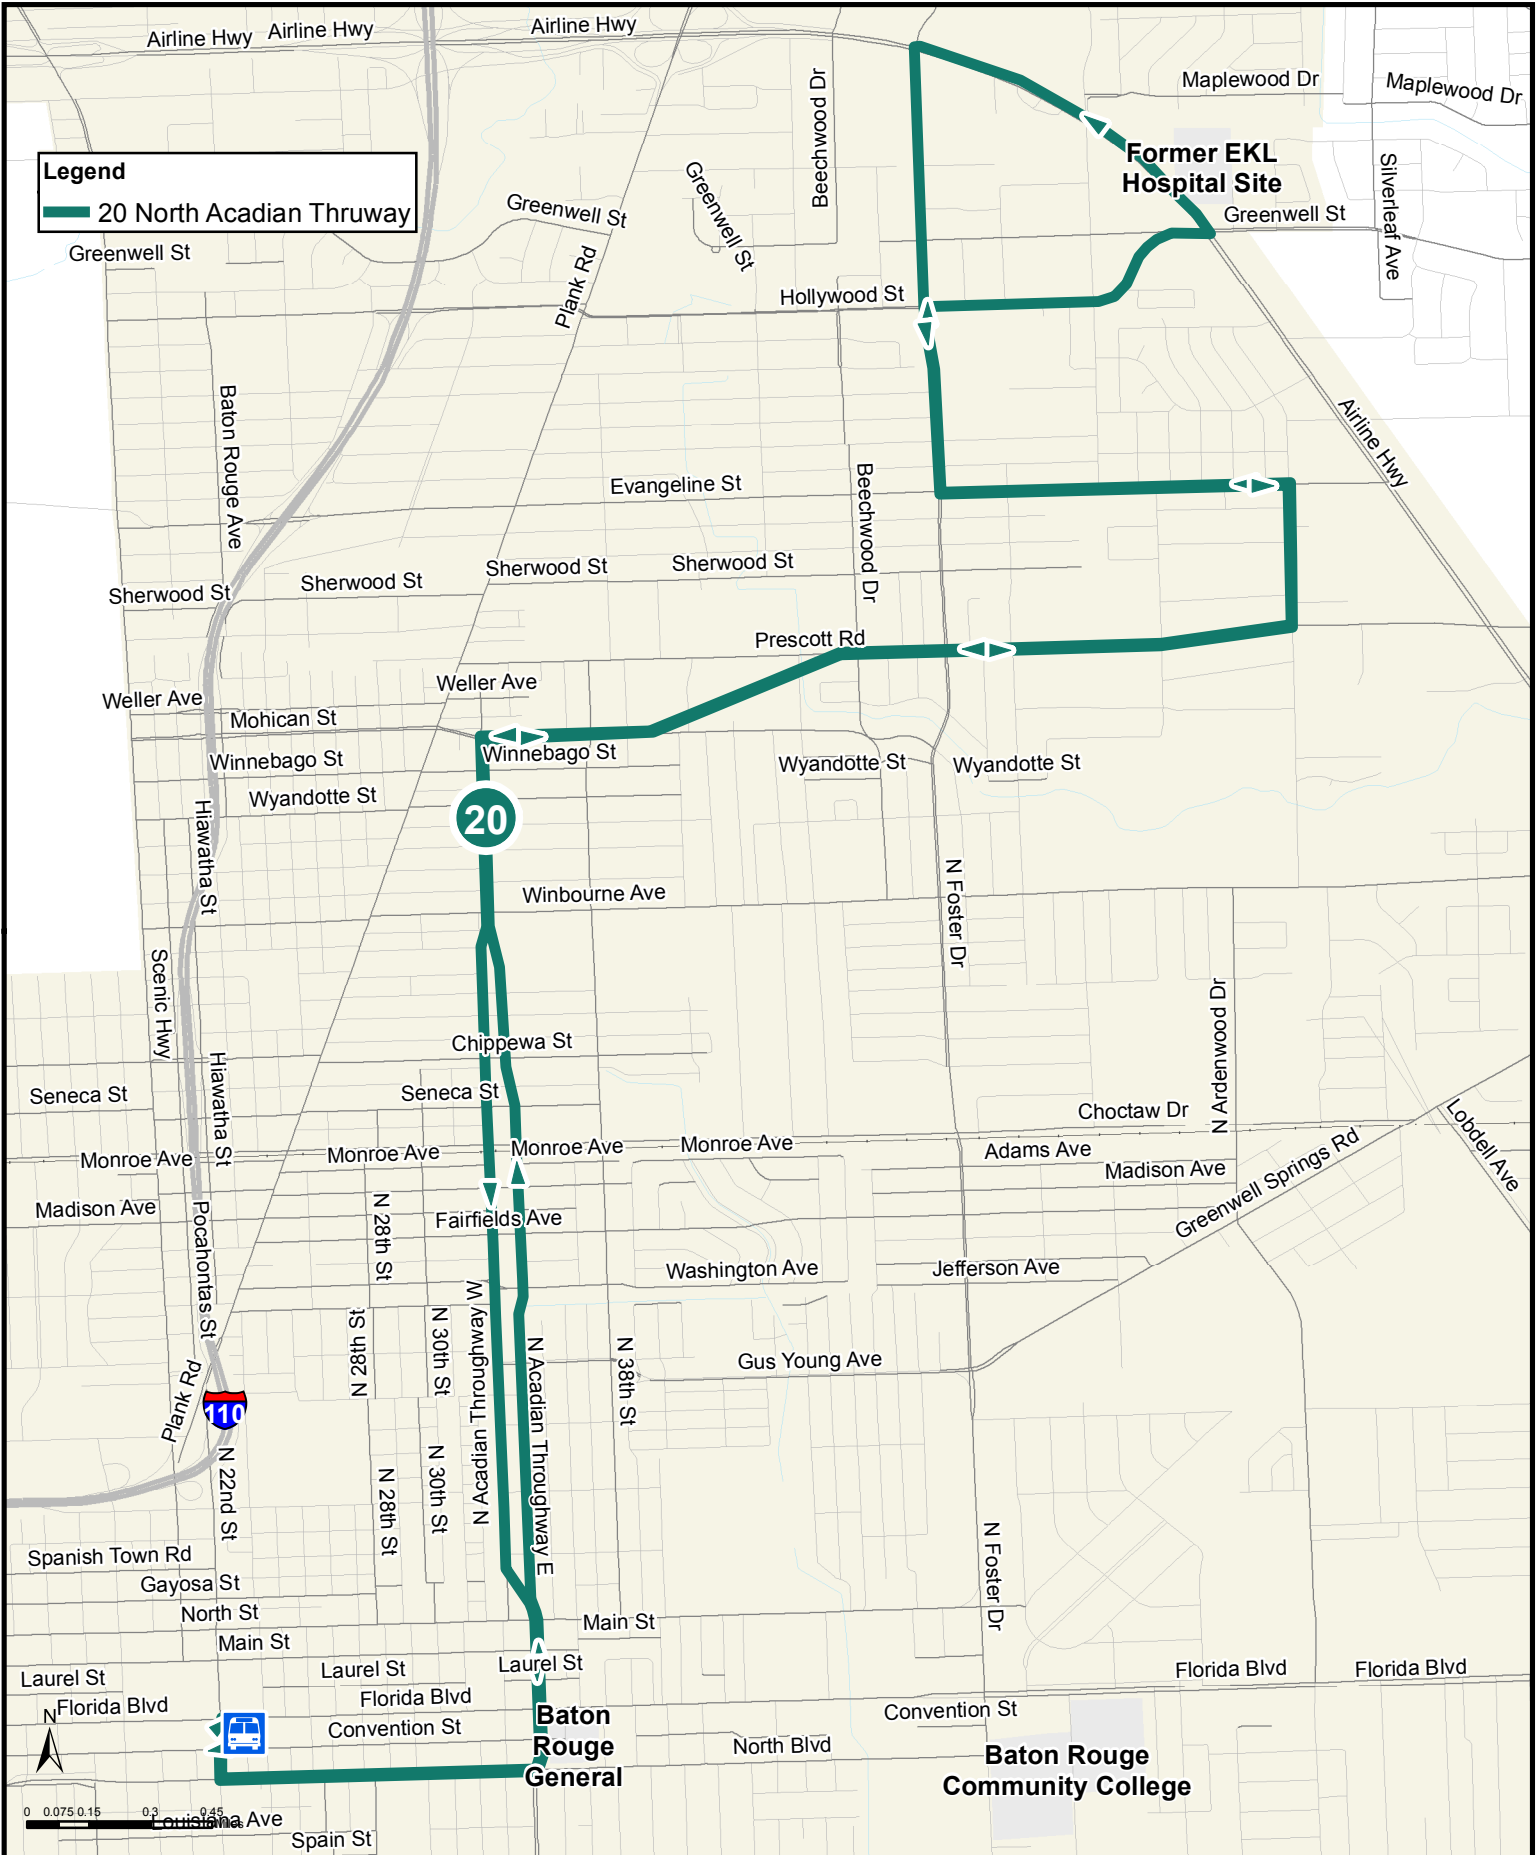

20 North Acadian Thruway

Date: 6/8/2015