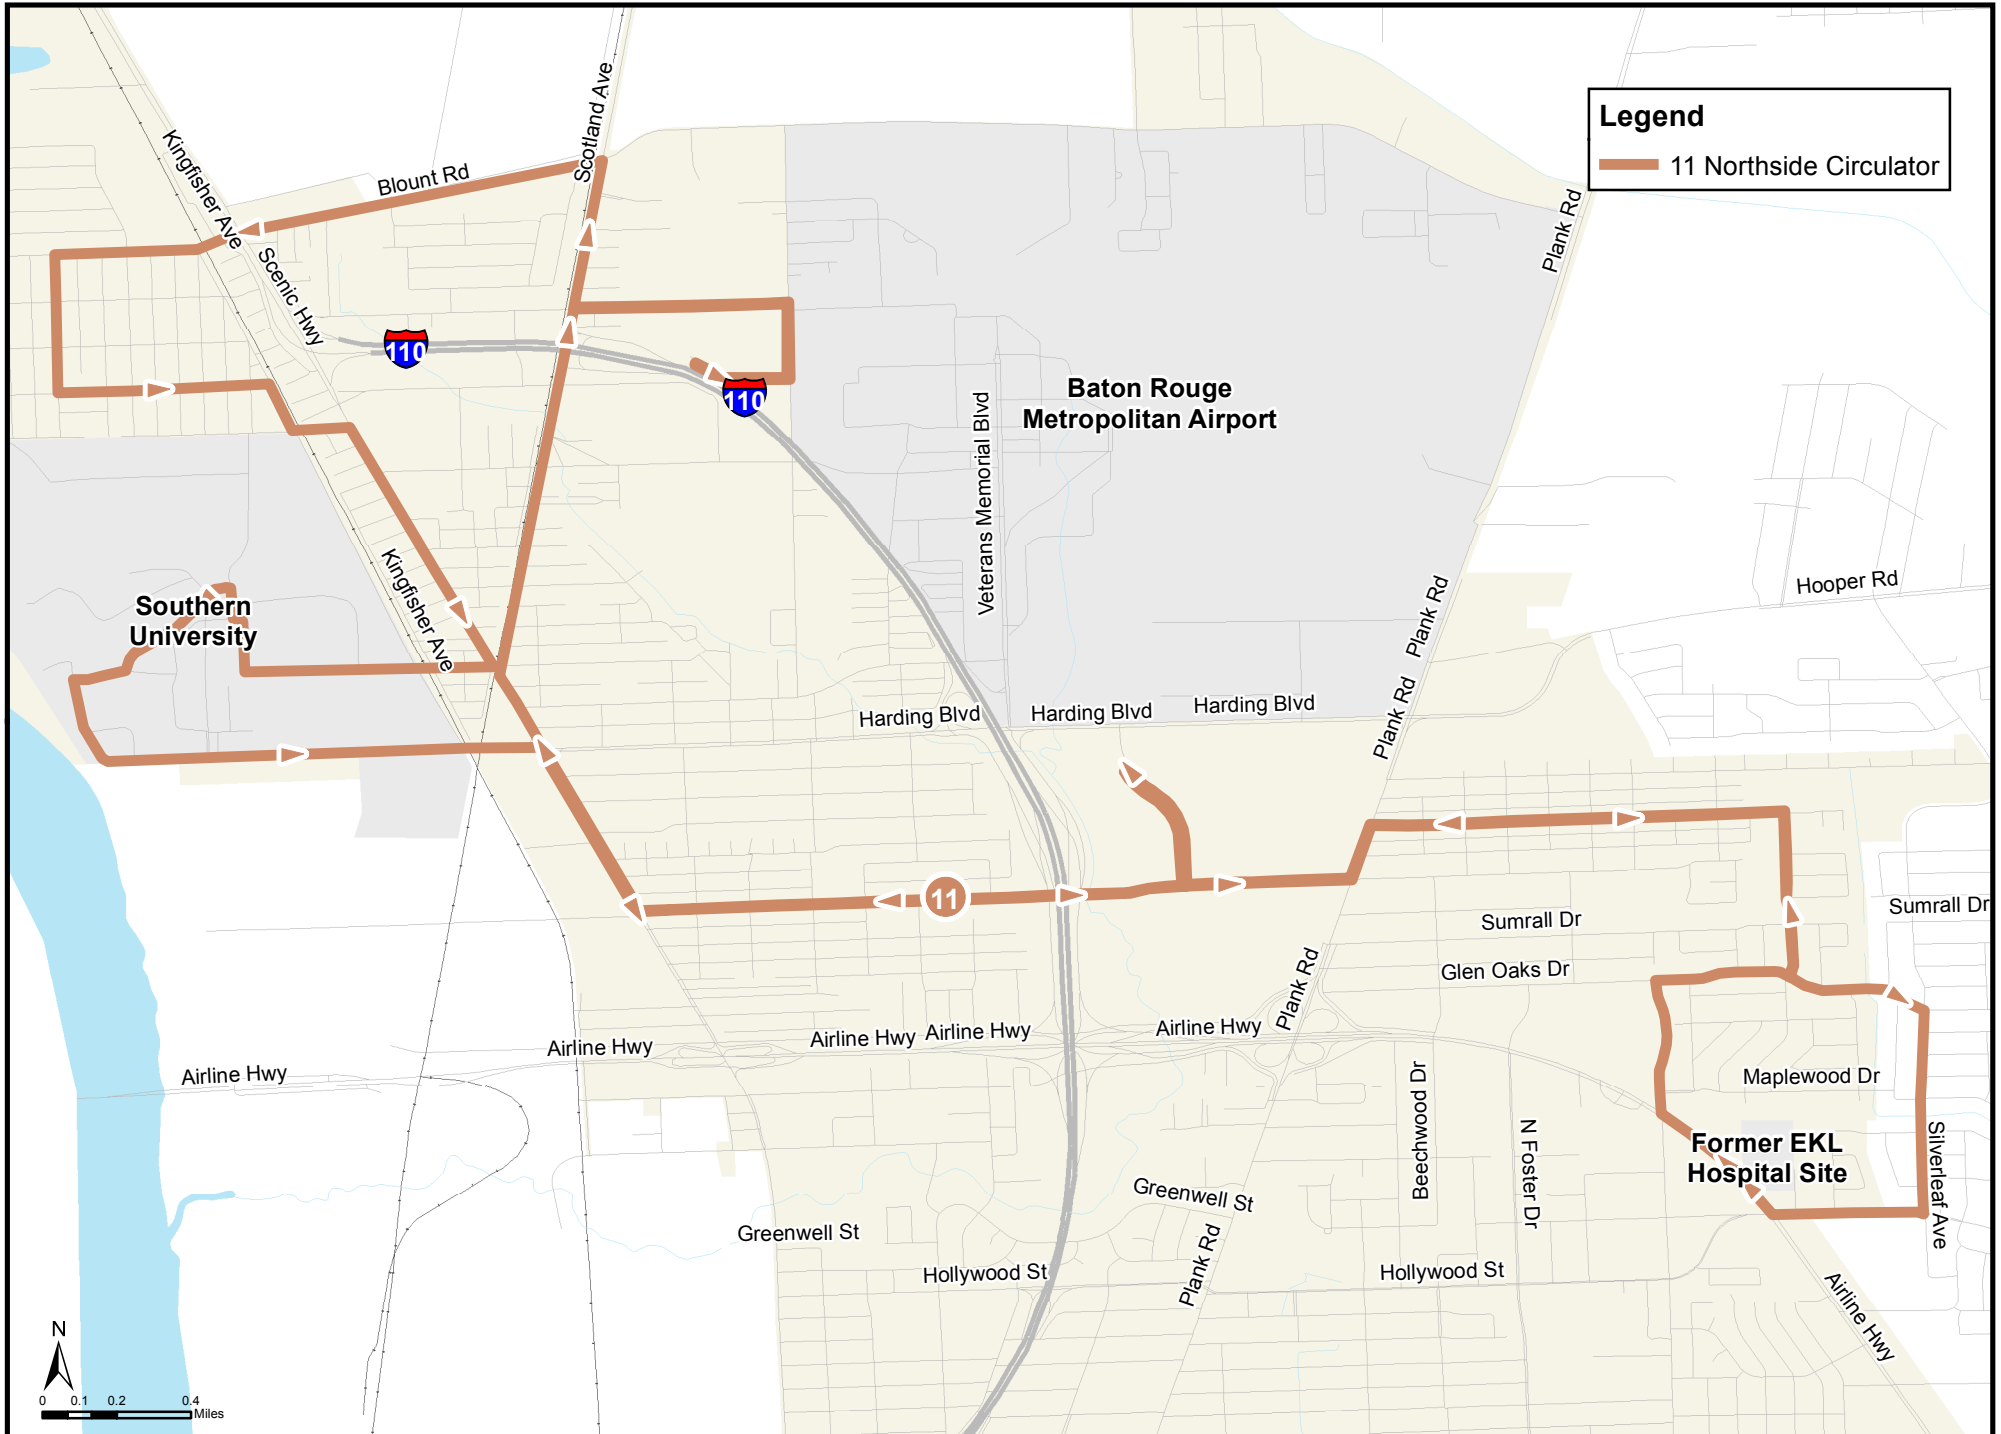

11 Northside Circulator