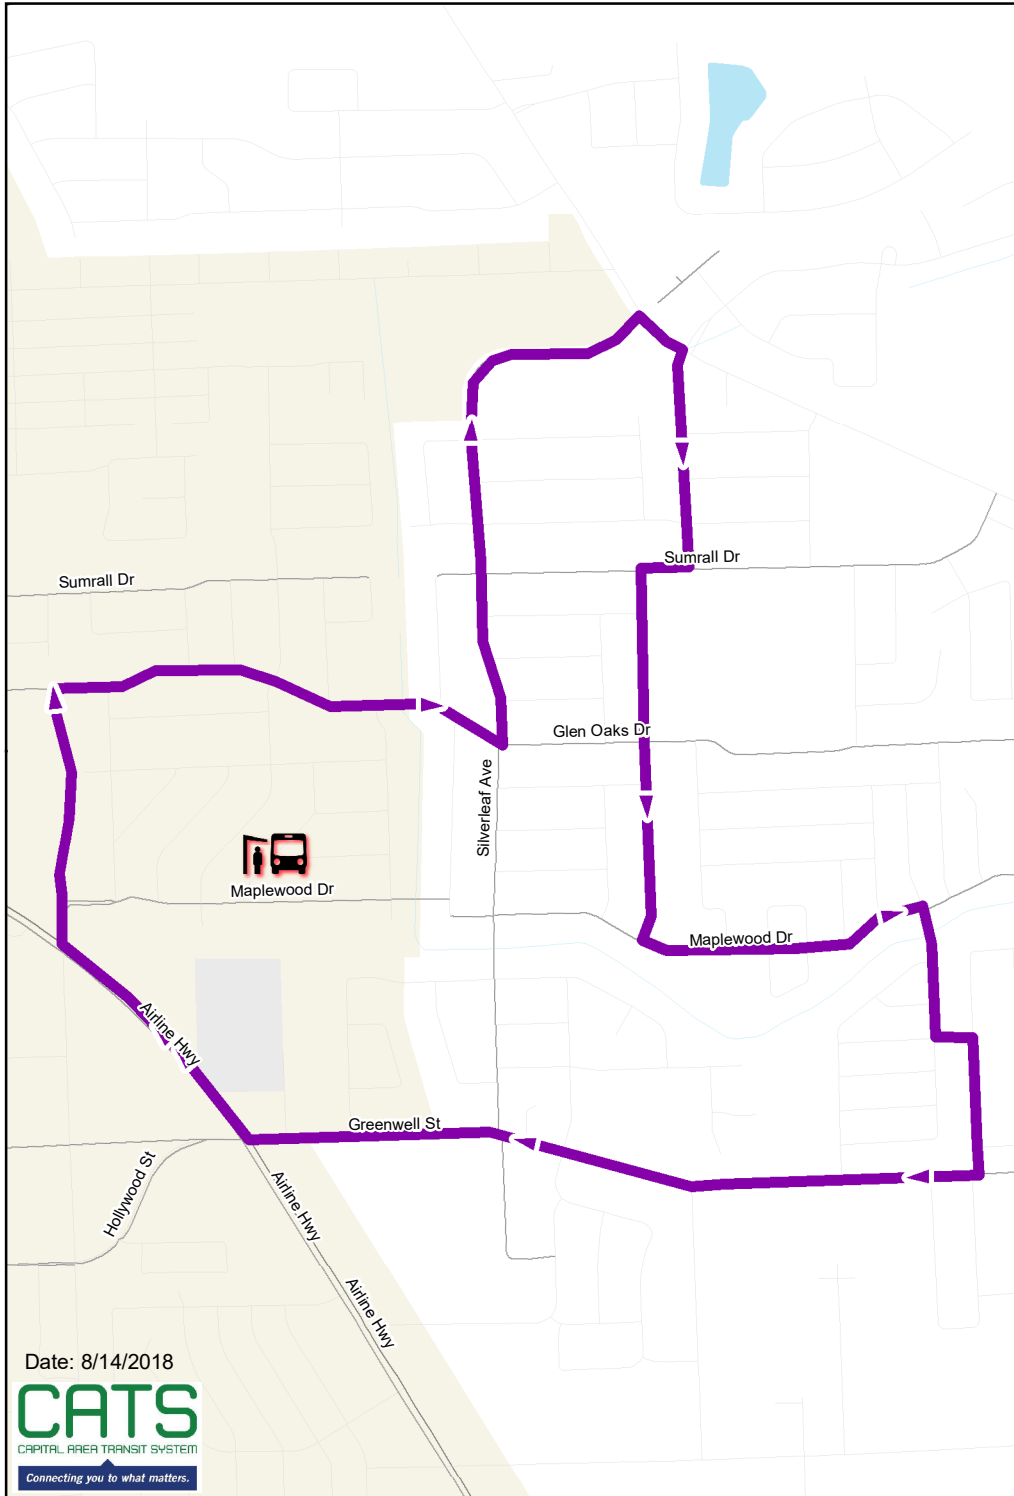

ROUTE 50 GLEN OAKS - GREENDALE CIR

PROPOSED SERVICE CHANGES

Date: 8/14/2018