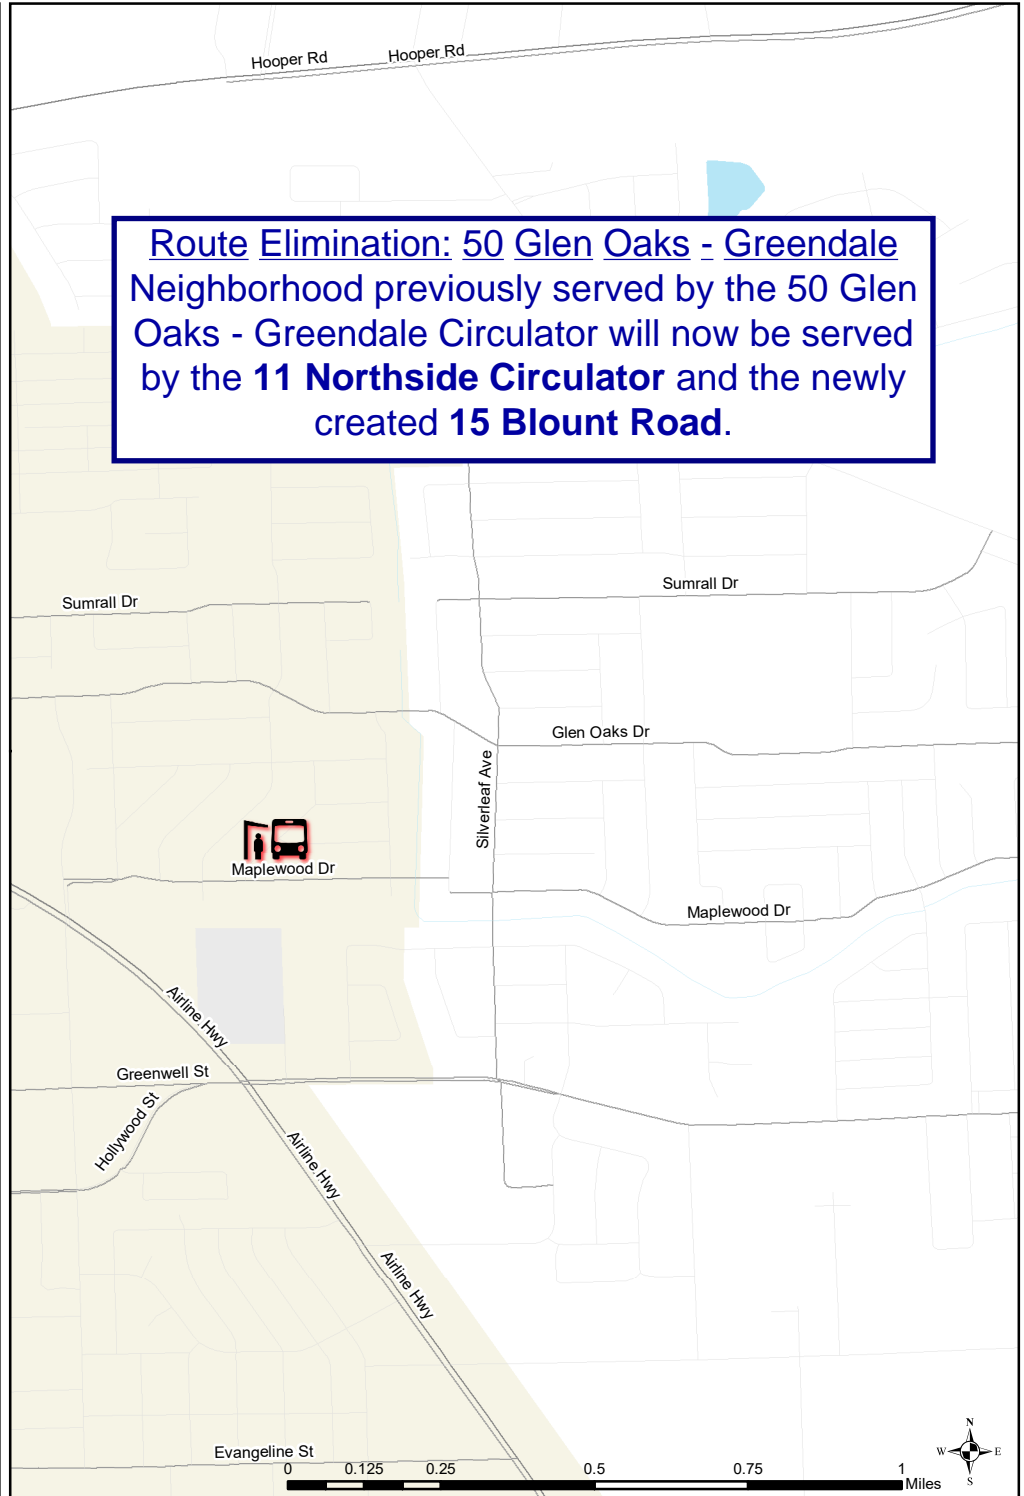

ROUTE 50 GLEN OAKS - GREENDALE CIR

PROPOSED SERVICE CHANGES

Date: 8/14/2018