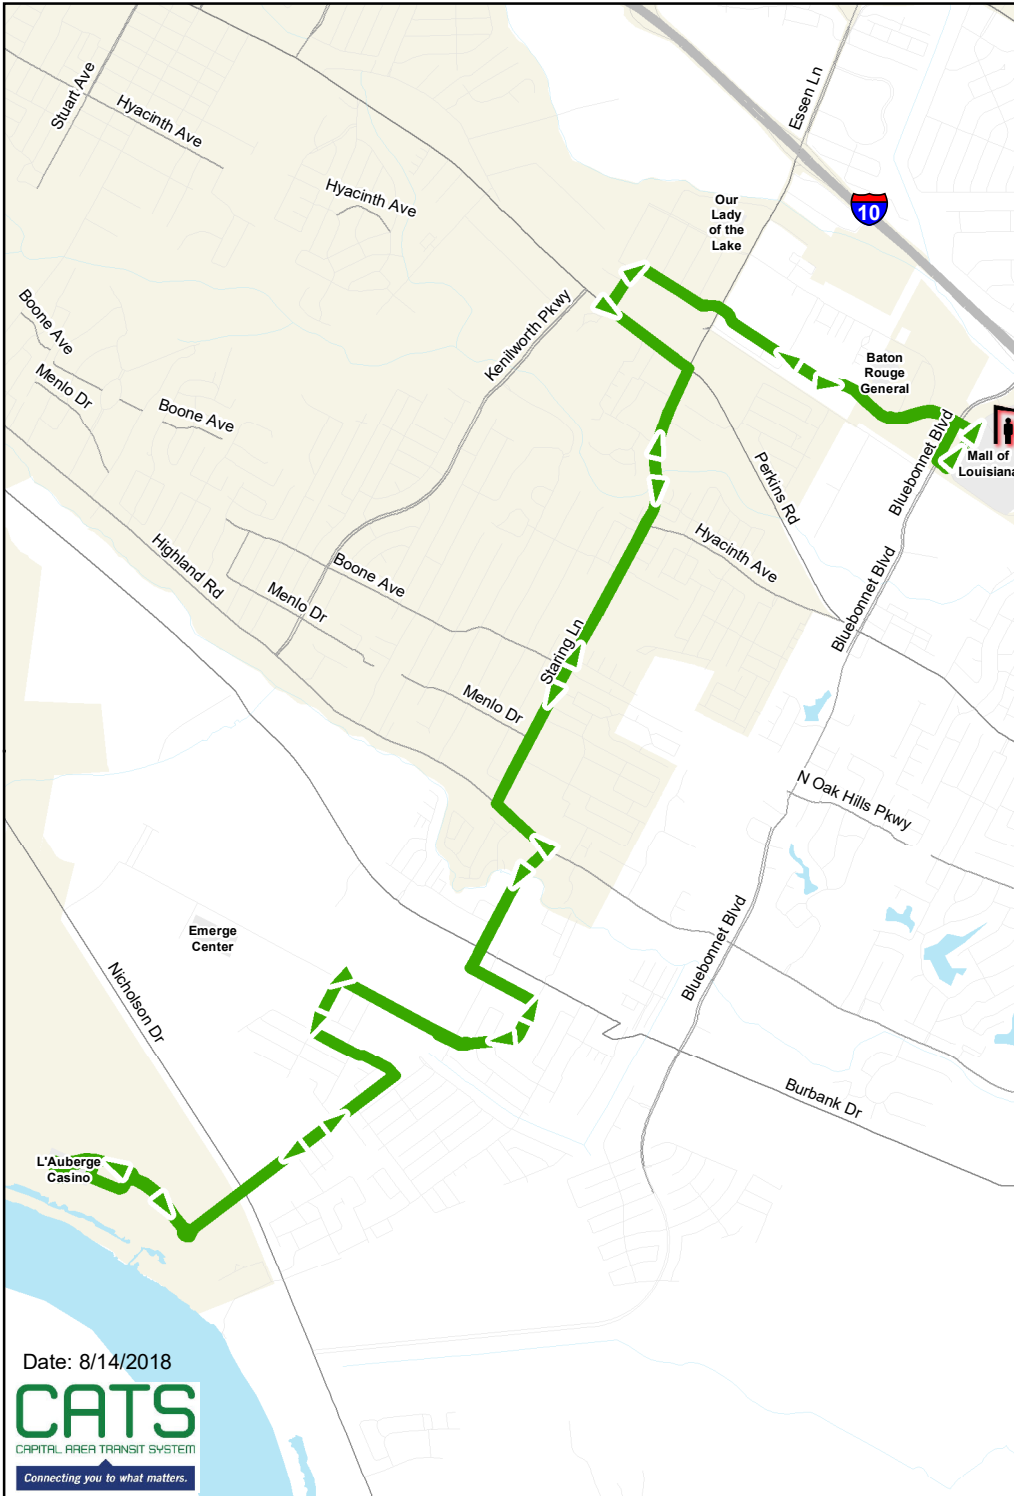

ROUTE 46 GARDERE - OLOL - LAUBERGE

PROPOSED SERVICE CHANGES

Date: 8/14/2018