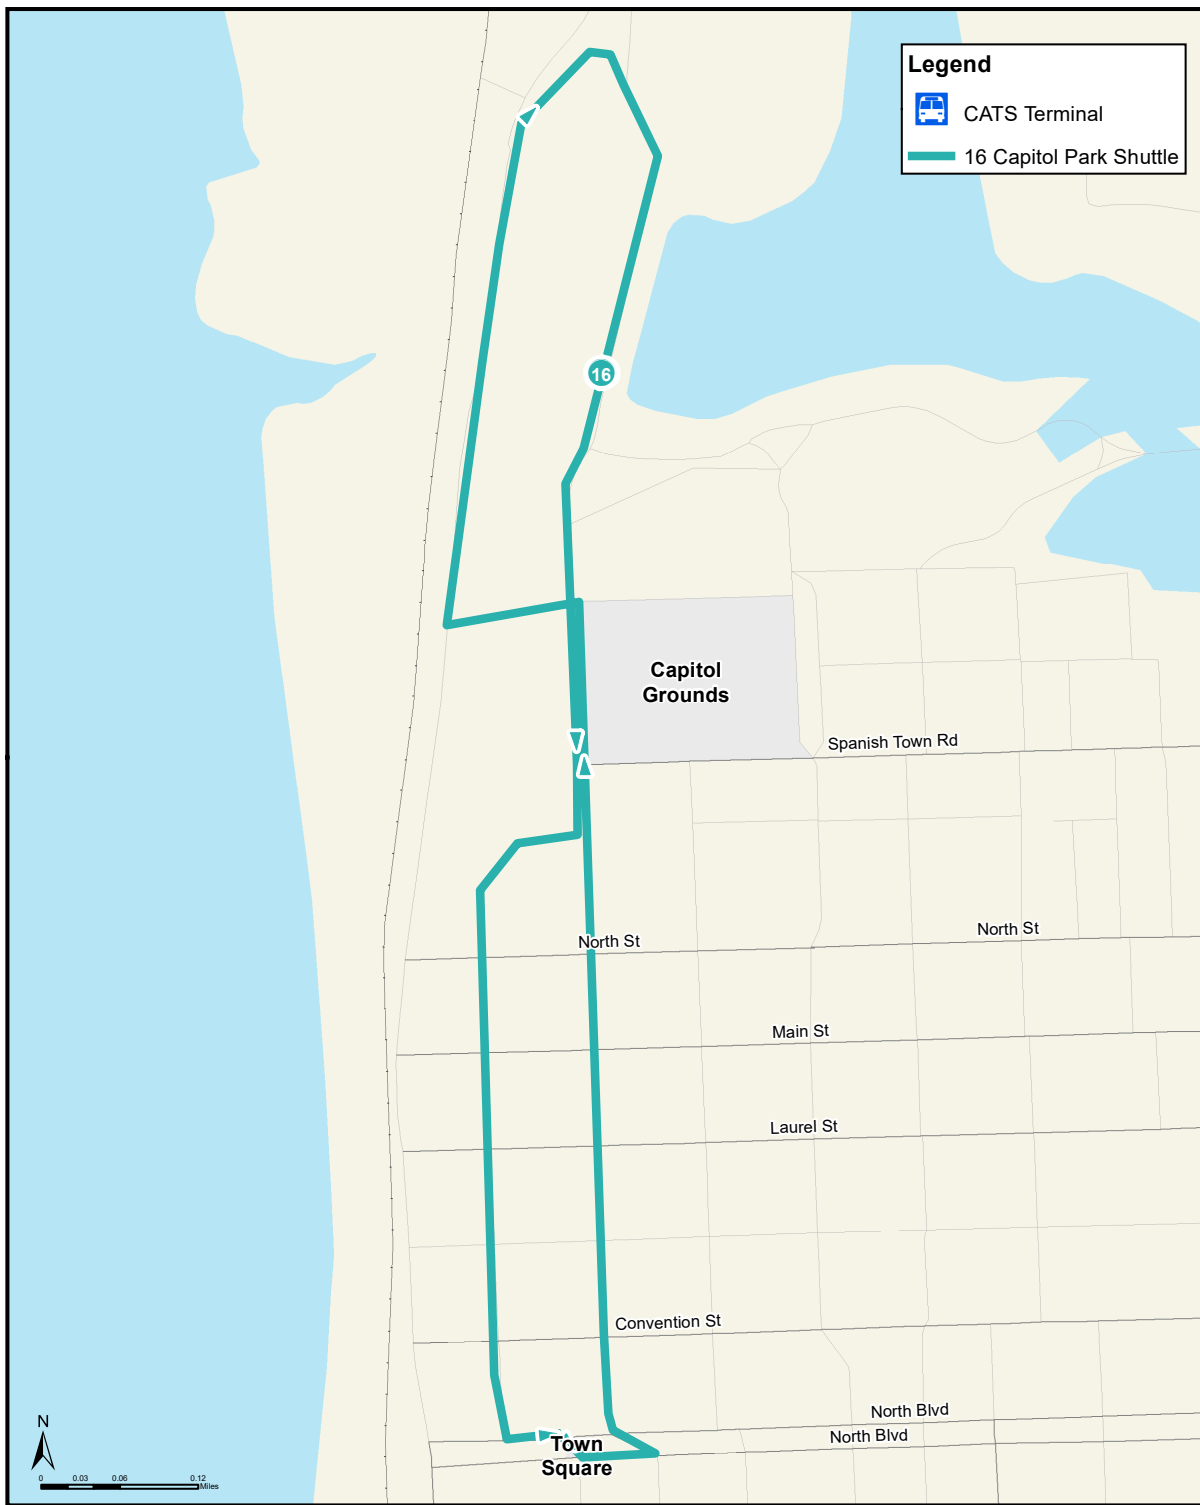

16 ROUTE CAPITOL PARK SHUTTLE				
NGÀY TRONG TUẦN				
Town Square	3rd @ Capitol	North Campus	Hilton & Indigo	Town Square
2727	1800	1801	2687	2727
10:30 AM	10:36 AM	10:38 AM	10:43 AM	10:45 AM
10:40 AM	10:46 AM	10:48 AM	10:53 AM	10:55 AM
10:50 AM	10:56 AM	10:58 AM	11:03 AM	11:05 AM
11:00 AM	11:06 AM	11:08 AM	11:13 AM	11:15 AM
11:10 AM	11:16 AM	11:18 AM	11:23 AM	11:25 AM
11:20 AM	11:26 AM	11:28 AM	11:33 AM	11:35 AM
11:30 AM	11:36 AM	11:38 AM	11:43 AM	11:45 AM
11:40 AM	11:46 AM	11:48 AM	11:53 AM	11:55 AM
11:50 AM	11:56 AM	11:58 AM	12:03 PM	12:05 PM
12:00 PM	12:06 PM	12:08 PM	12:13 PM	12:15 PM
12:10 PM	12:16 PM	12:18 PM	12:23 PM	12:25 PM
12:20 PM	12:26 PM	12:28 PM	12:33 PM	12:35 PM
12:30 PM	12:36 PM	12:38 PM	12:43 PM	12:45 PM
12:40 PM	12:46 PM	12:48 PM	12:53 PM	12:55 PM
12:50 PM	12:56 PM	12:58 PM	1:03 PM	1:05 PM
1:00 PM	1:06 PM	1:08 PM	1:13 PM	1:15 PM
1:10 PM	1:16 PM	1:18 PM	1:23 PM	1:25 PM
1:20 PM	1:26 PM	1:28 PM	1:33 PM	1:35 PM
1:30 PM	1:36 PM	1:38 PM	1:43 PM	1:45 PM
1:40 PM	1:46 PM	1:48 PM	1:53 PM	1:55 PM
1:50 PM	1:56 PM	1:58 PM	2:03 PM	2:05 PM
2:00 PM	2:06 PM	2:08 PM	2:13 PM	2:15 PM
2:10 PM	2:16 PM	2:18 PM	2:23 PM	2:25 PM
2:20 PM	2:26 PM	2:28 PM	2:33 PM	2:35 PM
2:30 PM	2:36 PM	2:38 PM	2:43 PM	2:45 PM