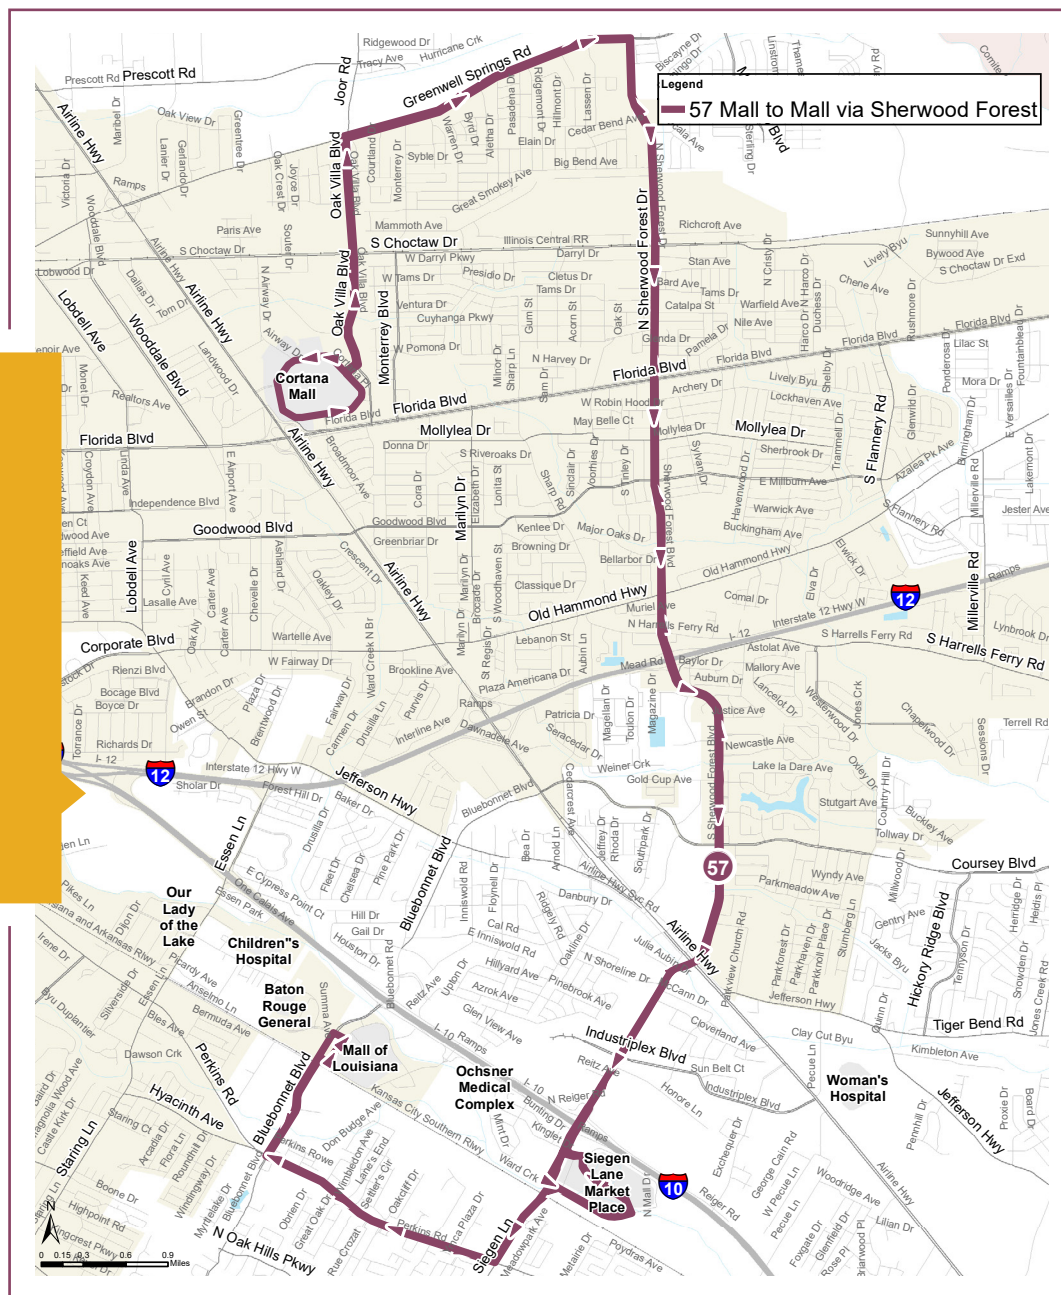

31-Day Pass (Unlimited rides for 31 Days)	$56.00
7-Day Pass <i>(7-Day Passes can be used for unlimited rides for 7-days)</i>	$19.00
15-Ride Pass <i>(15-Ride Pass is for 15 one way rides. This pass does not expire until 15 single rides have been used by the pass holder)</i>	$24.50
15- Senior / Disabled Ride	$5.25
All-Day Week Passes (Mon - Fri) <i>(All-day week passes can be used an unlimited number of times for a time period of 24-hours from the time of purchase)</i>	$4.00
All-Day Weekend Passes (Sat & Sun) <i>(All-day week passes can be used an unlimited number of times for a time period of 24-hours from the time of purchase)</i>	$2.00

BUS TRANSFERS:

Bus Transfers are valid for two hours only. After the two hour window, full fare is required to ride the bus. A transfer cannot be used for the se line.

TRANSFERS	
Transfer fare for a second bus	$0.25
Subsequent transfers	$0.25 each

CUSTOMER CARE 225-389-8282

ERICANS WITH DISABILITIES ACT (ADA) REQUIREMENTS

All CATS buses meet ericans with Disabilities Act (ADA) requirements, offering wheelchair lifts and other features to accommodate riders with disabilities.

Connecting you to what matters.

brcats.com [f @CATSBR](https://www.facebook.com/CATSBR) [@BTRCATS](https://twitter.com/BTRCATS) [@BTR_CATS](https://www.instagram.com/BTR_CATS)

RIDER ALERT NOTE:

When special events, construction or maintenance interfere with our schedule, we want you to know about it. Check the CATS website and social media pages for last minute Rider Alerts that may affect your commute.

Violation of the Passenger Code of Conduct Rules may result in arrest, fine, or refusal of service and/or permanent loss of service from the system.

Children under age 12 must be accompanied by an adult.

If a customer does not have exact change, "change" will be in the form of a "change card" which can be used for a fare on future rides.

Cards that are stolen, lost, or daged can be replaced for a fee of $8.00.

Alternate translations of this guide are available in Spanish and Vietnese upon request.

Traducciones alternativas de esta guía están disponibles en español y vietnita a pedido. Bản dịch thay thế của hướng dẫn này có sẵn bằng tiếng Tây Ban Nha và tiếng Việt theo yêu cầu.