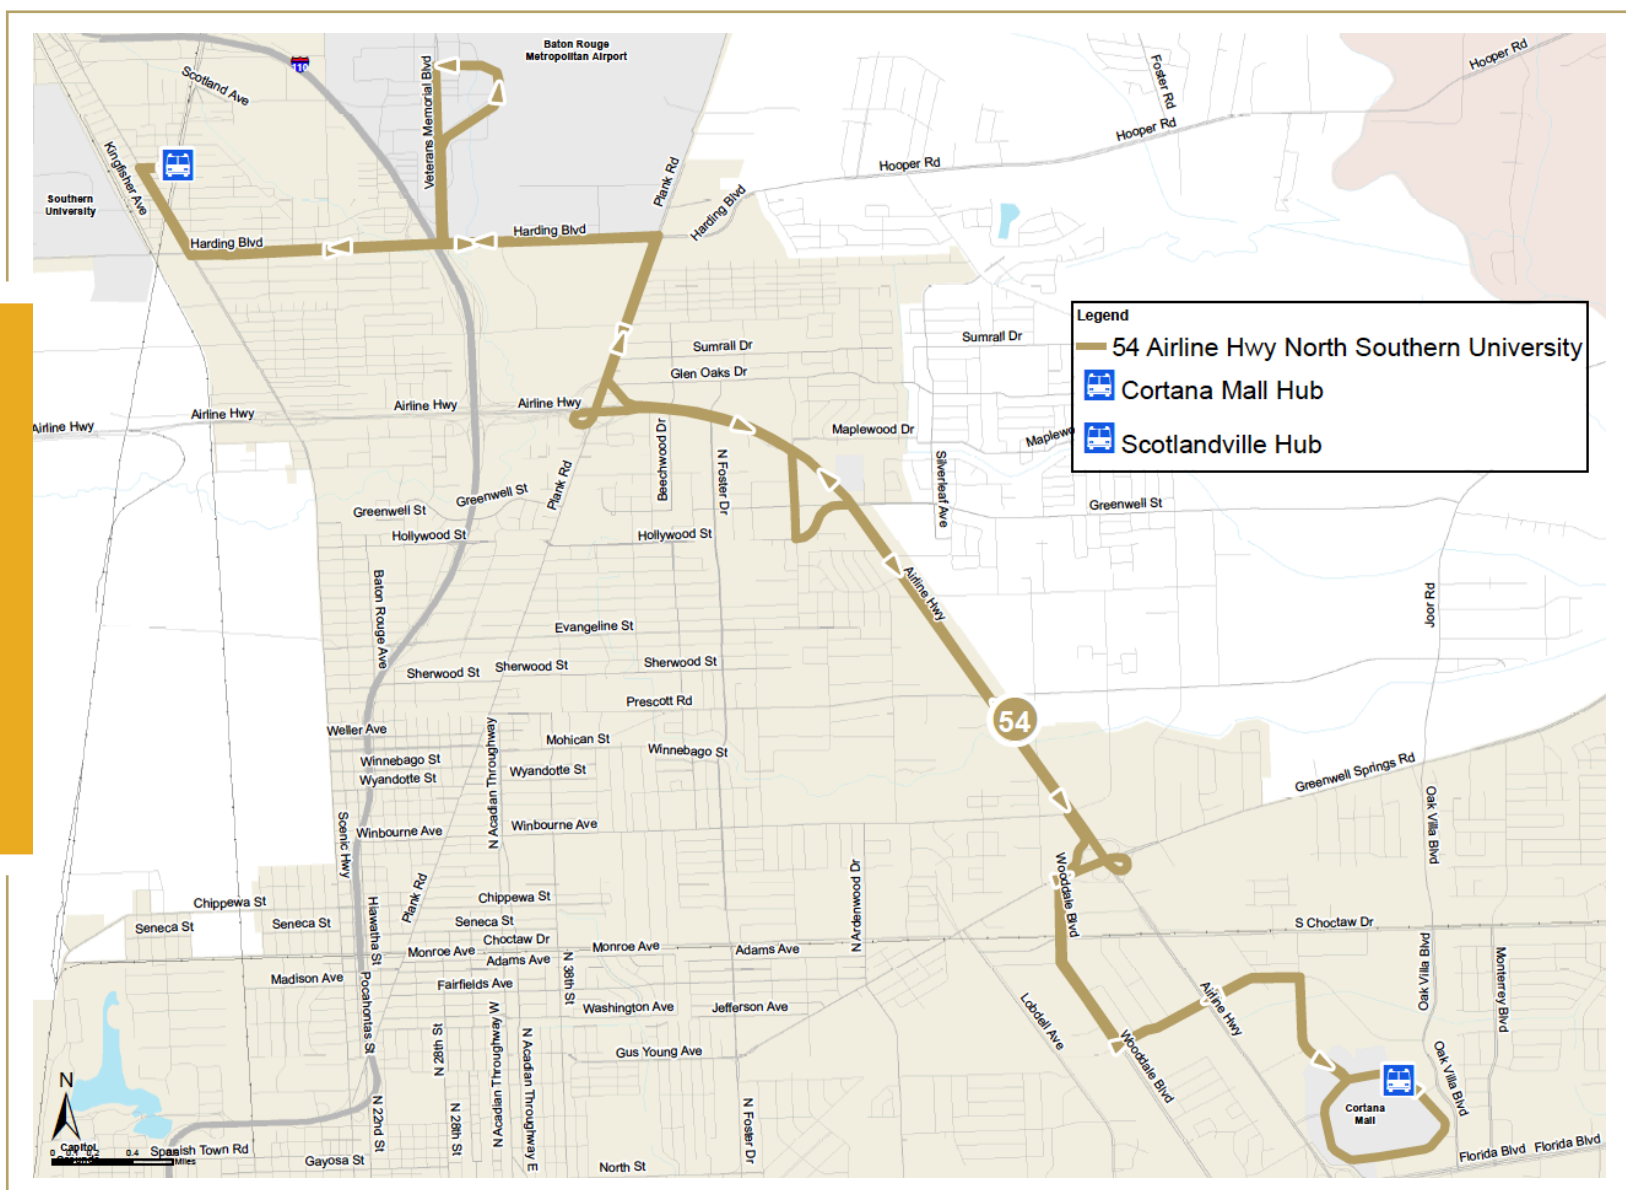

BUS TRANSFERS:

Bus Transfers are valid for two hours only. After the two hour window, full fare is required to ride the bus. A transfer cannot be used for the same line.

TRANSFERS	
Transfer fare for a second bus	$0.25
Subsequent transfers	$0.25 each

Connecting you to what matters.

brccats.com [@CATSBTR](https://www.facebook.com/CATSBTR) [@BTRCATS](https://twitter.com/BTRCATS) [@BTR_CATS](https://www.instagram.com/BTR_CATS)

CUSTOMER CARE 225-389-8282

AMERICANS WITH DISABILITIES ACT (ADA) REQUIREMENTS

All CATS buses meet Americans with Disabilities Act (ADA) requirements, offering wheelchair lifts and other features to accommodate riders with disabilities.

RIDER ALERT NOTE:

When special events, construction or maintenance interfere with our schedule, we want you to know about it. Check the CATS website and social media pages for last minute Rider Alerts that may affect your commute.

Violation of the Passenger Code of Conduct Rules may result in arrest, fine, or refusal of service and/or permanent loss of service from the system.

Children under age 12 must be accompanied by an adult.

If a customer does not have exact change, "change" will be in the form of a "change card" which can be used for a fare on future rides.

Cards that are stolen, lost, or damaged can be replaced for a fee of $8.00.

Alternate translations of this guide are available in Spanish and Vietnamese upon request.

Traducciones alternativas de esta guía están disponibles en español y vietnamita a pedido. Bản dịch thay thế của hướng dẫn này có sẵn bằng tiếng Tây Ban Nha và tiếng Việt theo yêu cầu.