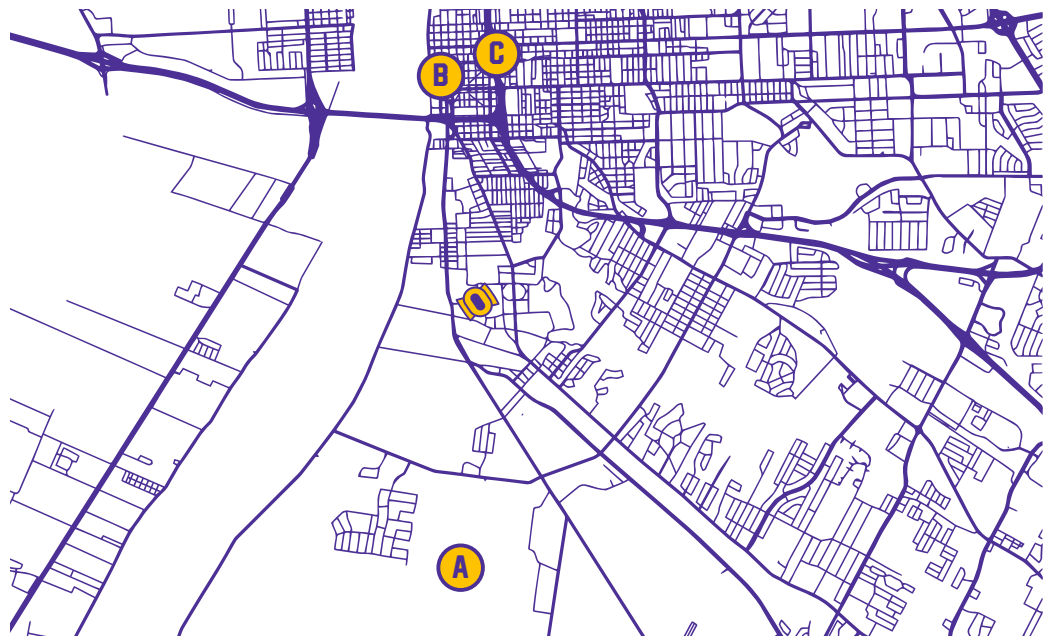

TOUCHDOWN TRAX

BY CATS

KICKOFF GAMEDAY WITH CATS

HOW DOES IT WORK?

CATS is excited to once again provide round-trip transit service to LSU's campus during the 2022 football season. Touchdown TRAX starts three hours before all home games and runs until one hour after the LSU game ends. Touchdown TRAX picks up and drops off at three locations across Baton Rouge. More info can be found at www.brcats.com.

CATS
CAPITAL AREA TRANSIT SYSTEM
Connecting you to what matters.

DROP-OFF & PICK-UP LOCATIONS

- A** L'AUBERGE CASINO & HOTEL
777 L'Auberge Ave,
Baton Rouge, LA
 - B** HOTEL INDIGO
200 Convention St,
Baton Rouge, LA
 - C** INTERSTATE 110 UNDERPASS
at Florida Blvd.
-
- (O)** TIGER STADIUM

2022 LSU HOME GAME SCHEDULE

VS

SOUTHERN UNIVERSITY	SEPTEMBER 10
MISSISSIPPI STATE	SEPTEMBER 17
NEW MEXICO	SEPTEMBER 24
TENNESSEE	OCTOBER 8
OLE MISS	OCTOBER 22
ALABAMA	NOVEMBER 5
UAB	NOVEMBER 19

\$10 ROUNDTrip

WHERE TO BUY TICKETS

- BRCATS.COM
- ON THE UMO MOBILITY APP
- CATS TERMINAL 2250 FLORIDA BLVD.

(All ticket sales are final)